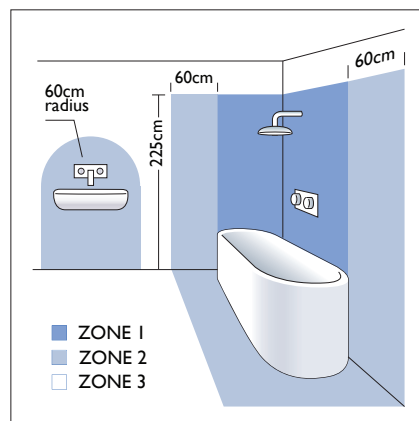

14.3w LED		incl.

3000K	Samsung

LED Driver		incl.

Zone	2	3