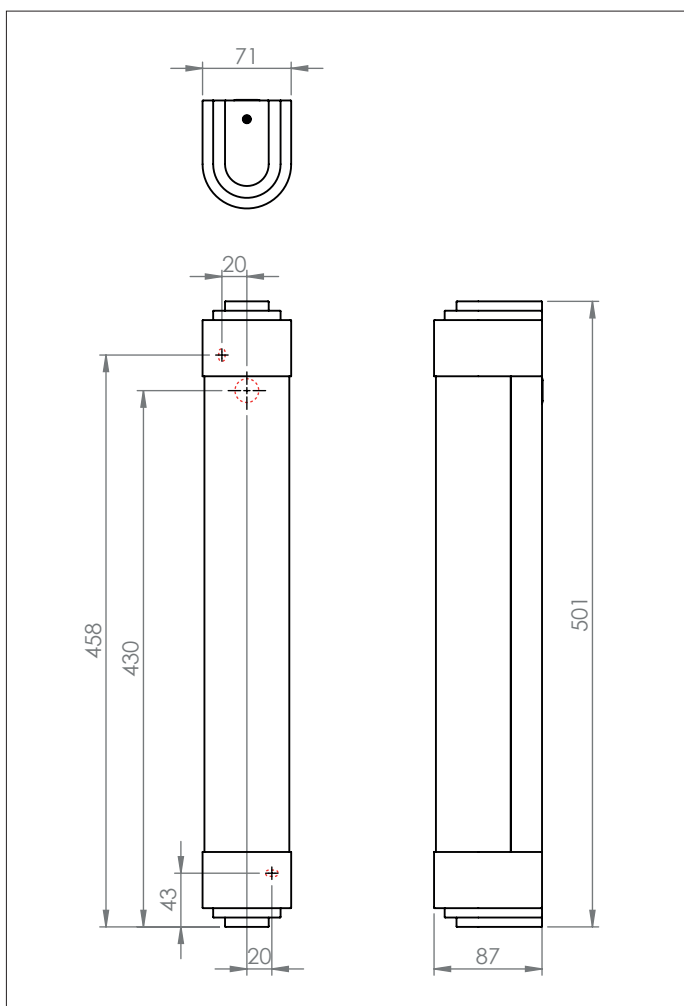

# 7133 Belgravia 500

**astro**

14.3w LED		incl.
--------------	--	-------

3000K	Samsung
-------	---------

LED Driver		incl.
---------------	--	-------

Zone	<b>2</b>	<b>3</b>
------	----------	----------

Astro Lighting Ltd.  
G2 River Way, Harlow  
CM20 2DP, Great Britain