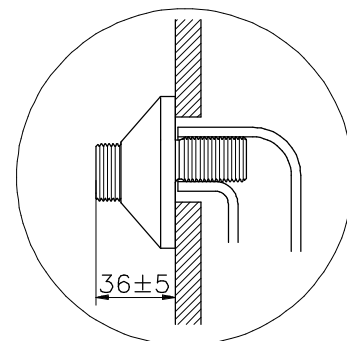

02.17

20032.00

Tradition

Object

A,B:50–1000 kPa (0.5–10 bar)

A

[a]

[b]