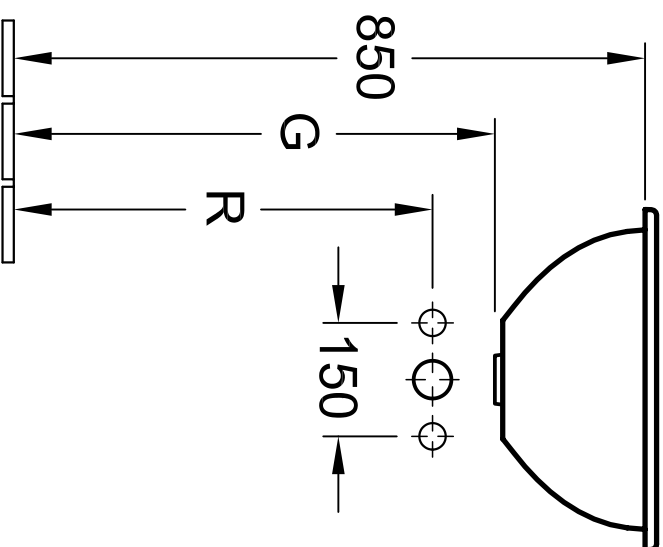

	A	C	G	K	R
6140 51	525	440	620	255	550
6141 51	525	440	620	255	550
6140 45	450	380	645	225	550
6141 45	450	380	645	225	550
6140 39	390	330	665	195	580
6141 39	390	330	665	195	580
6140 34	340	280	685	170	580
6141 34	340	280	685	170	580

Designation		LOOP & FRIENDS		Villeroy & Boch
6140 / 41 - Built-in washbasin				
Altert:	Feb. 8 00 RH	Scale:	1 : 10	
		Signed:	HARU	
		Date:	Sept. 8 2000	
<p>This drawing may not be copied or passed on to third parties or competitive companies without our permission. Villeroy & Boch accepts no liability whatsoever for these data and technical drawings. Other parties use them at their own risk. The dimensions indicated are not binding. Villeroy & Boch reserves the right to make product changes.</p>				