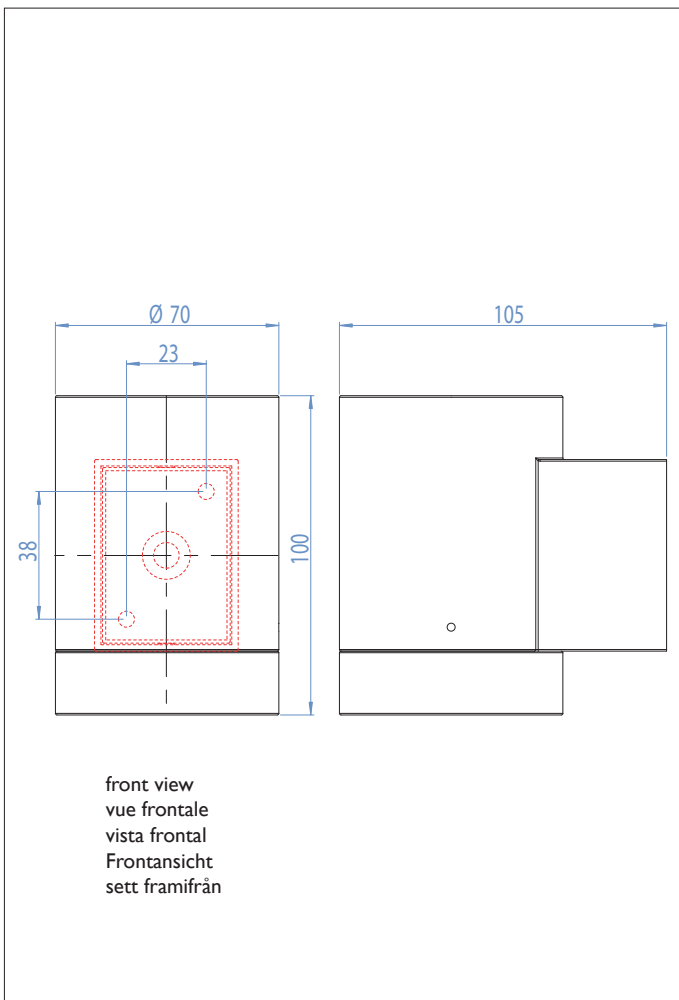

1 x 11w GU10		incl.

Zone	Not Applicable