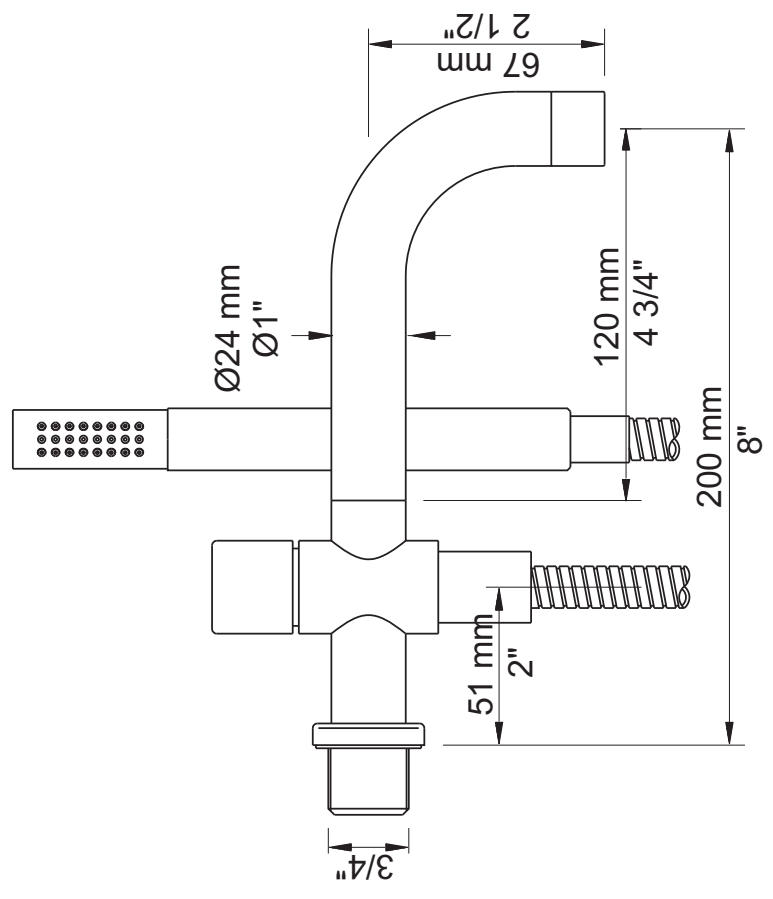

VOLA 040D

VR040D:
VR22, VR45, VR47, VR246, VR249,
VR623, VR624C, 2xVR631, VR1902.