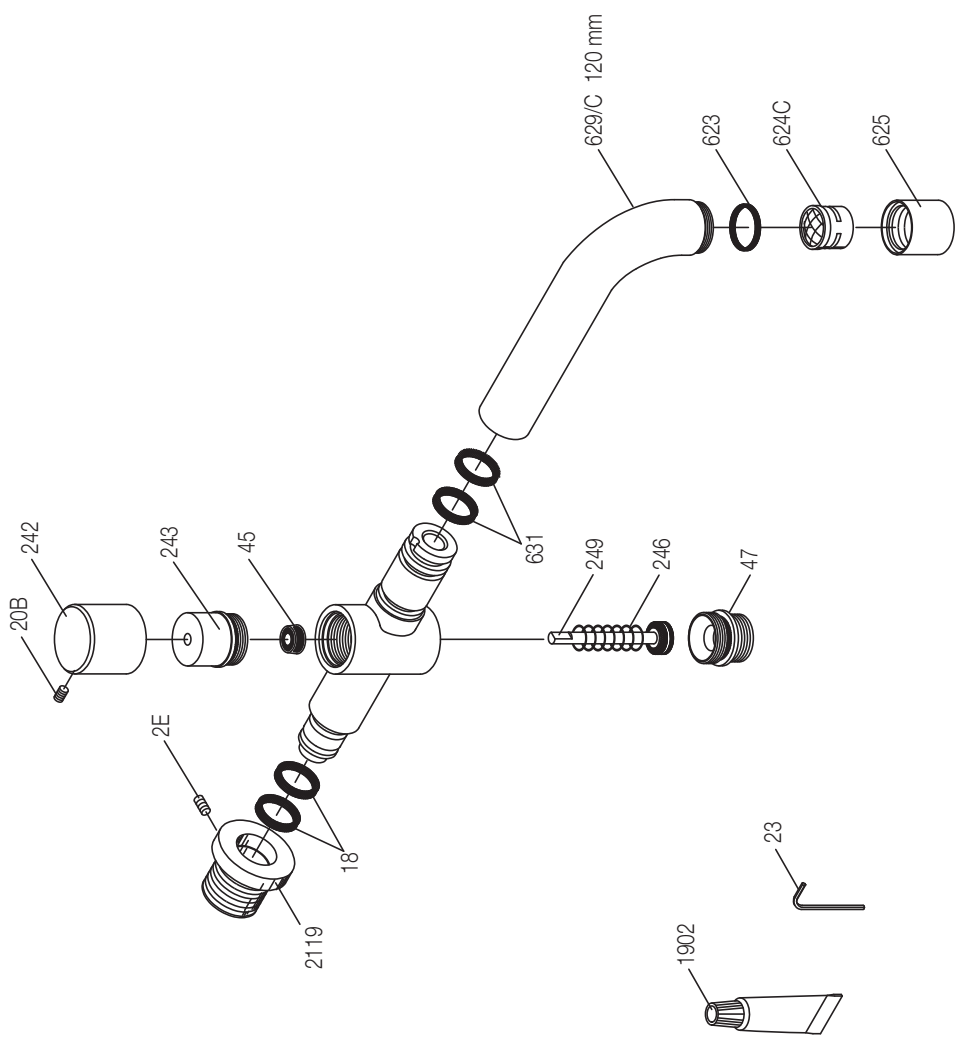

VOLA 040D

VR040D:
VR22, VR45, VR47, VR246, VR249,
VR623, VR624C, 2xVR631, VR1902.