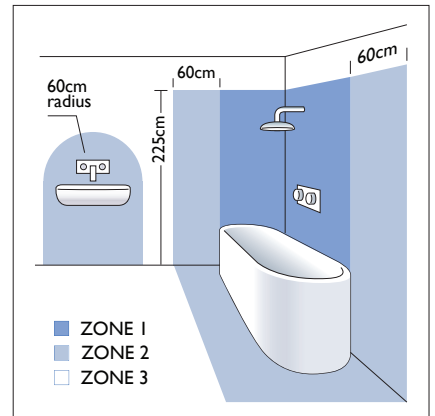

1 x 21w T5		excl.
---------------	--	-------

Zones	2	3
-------	----------	----------

NOTE:
Not suitable for frequent switching.
If used with a motion detector, ensure a minimum of 20 minutes ON time.

Astro Lighting Ltd.
G2 River Way, Harlow
CM20 2DP, Great Britain