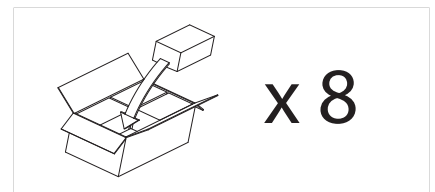

1 x 21w T5		excl.
---------------	--	-------

Zones	2	3
-------	----------	----------

NOTE:
Not suitable for frequent switching.
If used with a motion detector, ensure a minimum of 20 minutes ON time.

Astro Lighting Ltd.
G2 River Way, Harlow
CM20 2DP, Great Britain