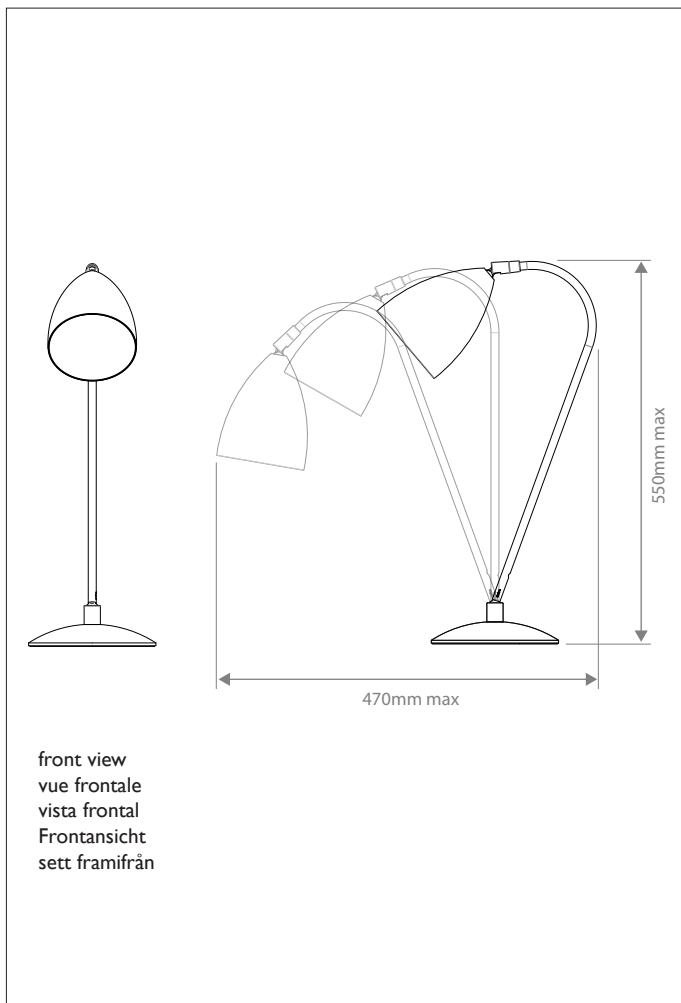

# 4544 Joel Table

 astro

1 x 42w E27		excl.
----------------	---	-------

Zone	<b>3</b>
------	----------

Astro Lighting Ltd.  
G2 River Way, Harlow  
CM20 2DP, Great Britain

T: +44 (0) 1279 427001  
F: +44 (0) 1279 427002  
sales@astrolighting.co.uk  
www.astrolighting.co.uk