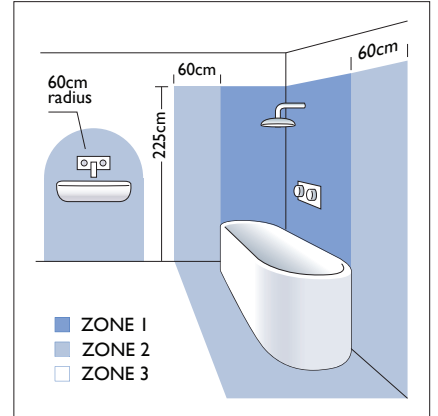

# 4544 Joel Table

 astro

1 x 42w E27		excl.
----------------	---	-------

Zone	<b>3</b>
------	----------

Astro Lighting Ltd.  
G2 River Way, Harlow  
CM20 2DP, Great Britain

T: +44 (0) 1279 427001  
F: +44 (0) 1279 427002  
sales@astrolighting.co.uk  
www.astrolighting.co.uk