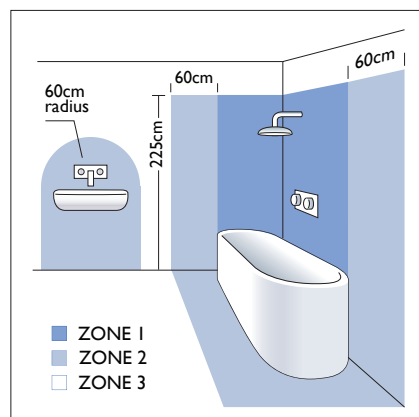

2 x 40w E14		excl.
----------------	--	-------

Zone	2	3
------	----------	----------

Astro Lighting Ltd.
G2 River Way, Harlow
CM20 2DP, Great Britain

T: +44 (0) 1279 427001
F: +44 (0) 1279 427002
sales@astrolighting.co.uk
www.astrolighting.co.uk