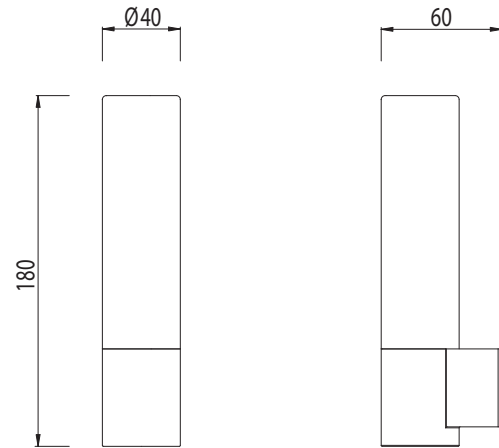

Part Number:

0340 Bari

1 x 40w G9

IP44

Zones

Class 2

Front View

Gross weight: 0.7 Kg
Outer carton quantity: 12