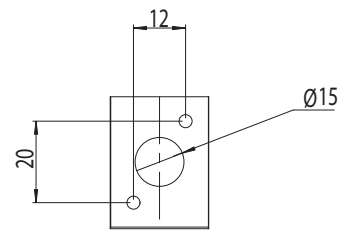

Part Number:

0340 Bari

1 x 40w G9

IP44

Zones

Class 2

Front View

Gross weight: 0.7 Kg
Outer carton quantity: 12