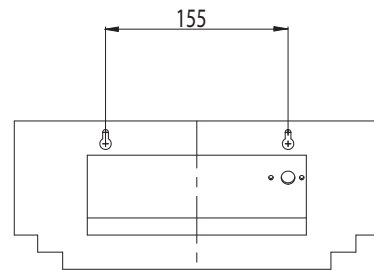

Part Number:

0423 Amalfi

- 1 x 100w E27
- IP20
- Zone
- Class 2
- 

Gross weight: 1.2 Kg  
Outer carton quantity: 8