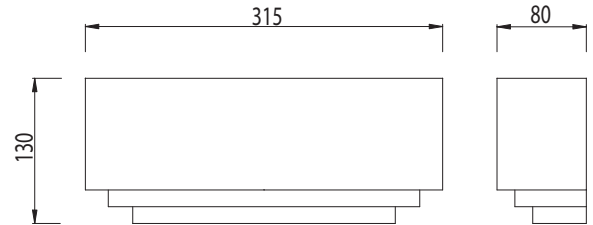

Part Number:

0423 Amalfi

- 1 x 100w E27
- IP20
- Zone
- Class 2
- 

Gross weight: 1.2 Kg  
Outer carton quantity: 8