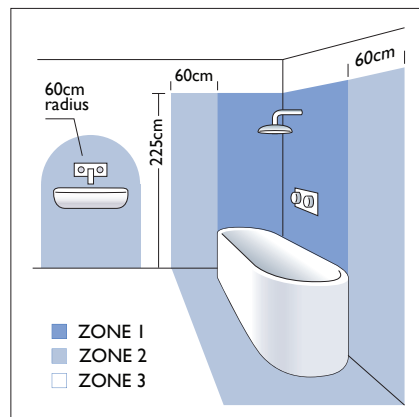

# 0343 Roma

1 x 40w G9		1 x 28w incl.
---------------	--	------------------

13.6 lm/W

Zones **2** **3**

Astro Lighting Ltd.  
G2 River Way, Harlow  
CM20 2DP, Great Britain

T: +44 (0) 1279 427001  
F: +44 (0) 1279 427002  
sales@astrolighting.co.uk  
www.astrolighting.co.uk