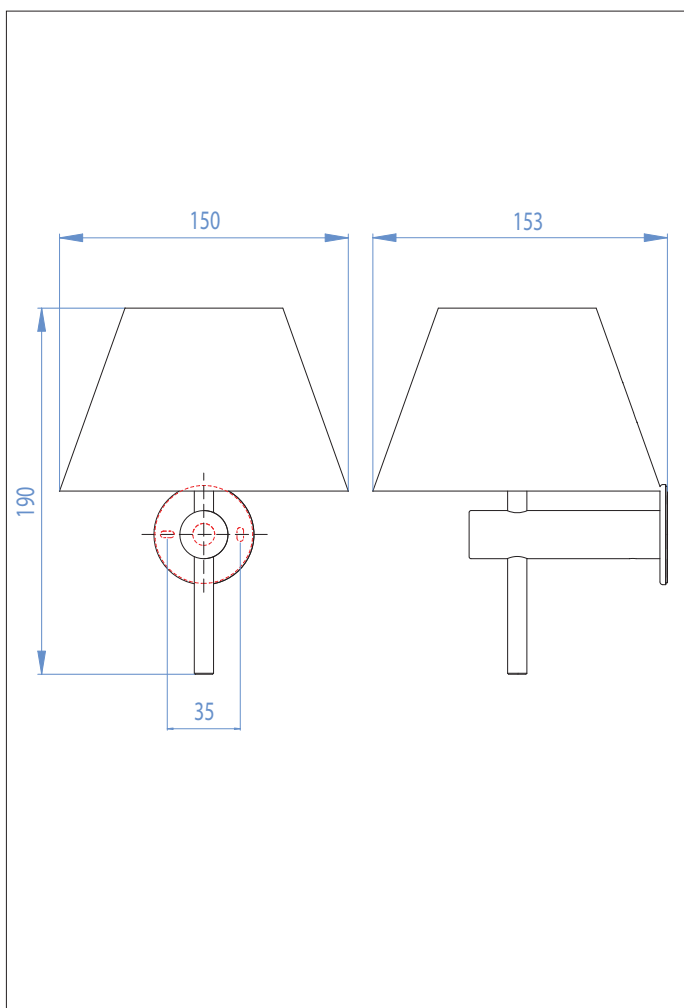

# 0343 Roma

1 x 40w G9		1 x 28w incl.
---------------	--	------------------

13.6 lm/W

Zones **2** **3**

Astro Lighting Ltd.  
G2 River Way, Harlow  
CM20 2DP, Great Britain

T: +44 (0) 1279 427001  
F: +44 (0) 1279 427002  
sales@astrolighting.co.uk  
www.astrolighting.co.uk