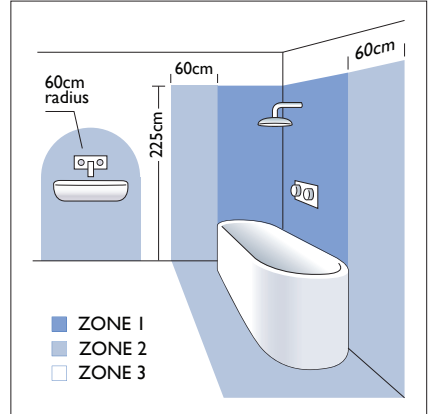

Astro Lighting Ltd.
G2 River Way, Harlow
CM20 2DP, Great Britain

T: +44 (0) 1279 427001
F: +44 (0) 1279 427002
sales@astrolighting.co.uk
www.astrolighting.co.uk