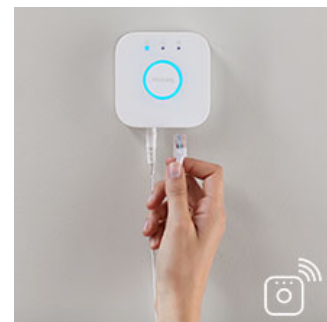

Connect your Philips Hue lights with the Bridge and start discovering the endless

possibilities. Control your lights from your smartphone or tablet via the Philips Hue app, or add the indoor switches to your system to change your lights. Set timers, notifications, alarms, and more for the full Philips Hue experience. Philips Hue even works with Amazon Alexa, Apple Homekit and the Google Assistant to allow you to control your lights with your voice.

Weather-proof (IP44)

This Philips Hue outdoor fixture is specially designed for use in outdoor environments and has undergone rigorous tests to ensure its performance. The IP level is described by two figures: the first one refers to the protection level against dust, the second against water. This lamp is designed with IP44: it is protected against water splashed from any direction. This product is most common and ideal for general outdoor use.

Requires a Philips Hue bridge

Connect your Philips Hue lights with the Bridge to control your lights from your smart phone or tablet via the Philips Hue app. Or control your Philips Hue lights with the Philips Hue dimmer indoor switch for on/off and dimming functionalities.