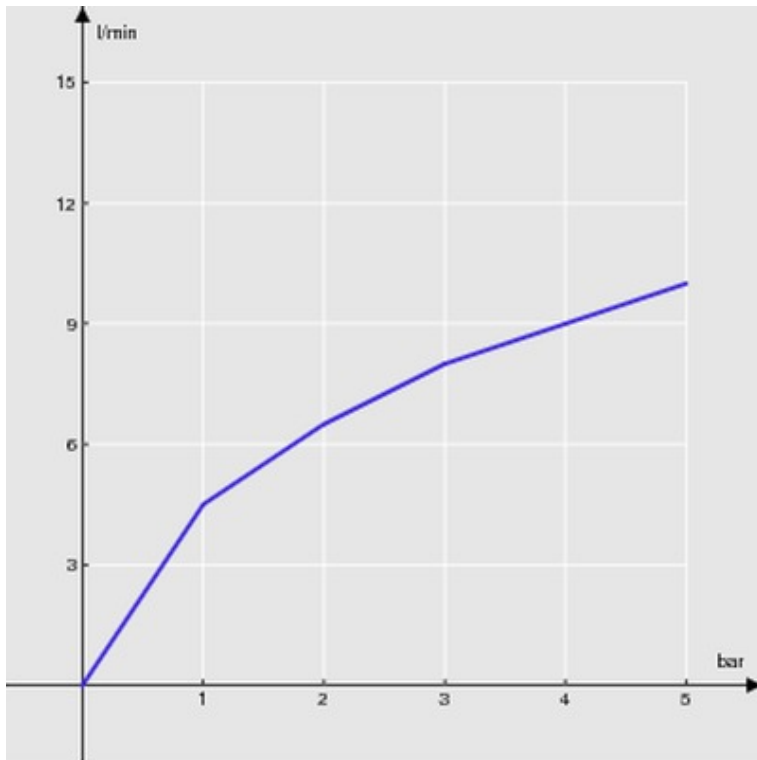

#### SPECIFICATIONS

Single-control mixer tap with pull-down spout

Chrome

360° swivel spout

Anti limescale aerator M 18,5 x 1

ø 3/8" stainless steel flexible pipe

50% two step cartridge for water saving

Packaging: 56,5 x 29 x 7,1 cm / 0,011633 m<sup>3</sup> / 1,92 kg

FLOW RATE DIAGRAM: HOT/COLD WATER

— Aerator

FLOW RATE DIAGRAM: MIXED WATER

— Aerator