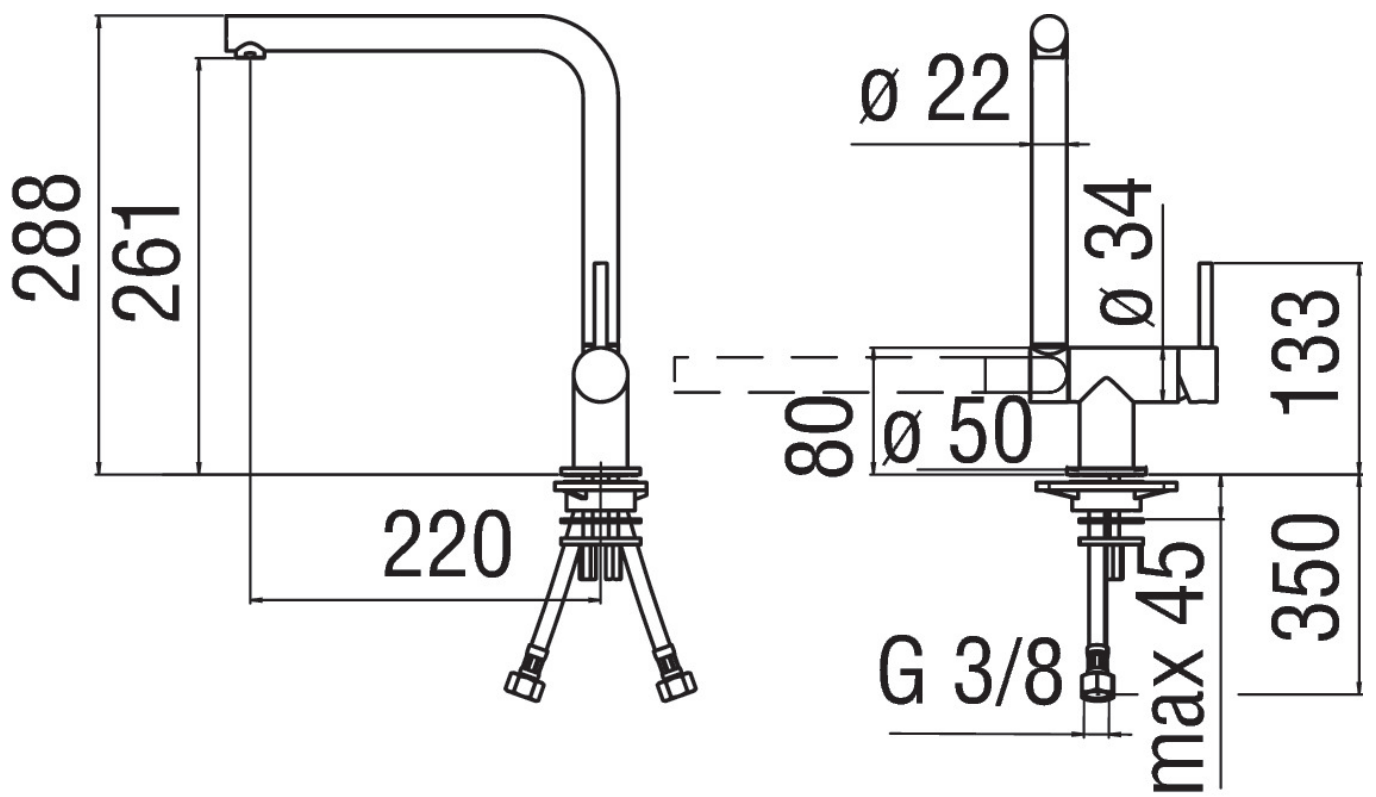

#### SPECIFICATIONS

Single-control mixer tap with pull-down spout

Chrome

360° swivel spout

Anti limescale aerator M 18,5 x 1

ø 3/8" stainless steel flexible pipe

50% two step cartridge for water saving

Packaging: 56,5 x 29 x 7,1 cm / 0,011633 m<sup>3</sup> / 1,92 kg

FLOW RATE DIAGRAM: HOT/COLD WATER

— Aerator

FLOW RATE DIAGRAM: MIXED WATER

— Aerator