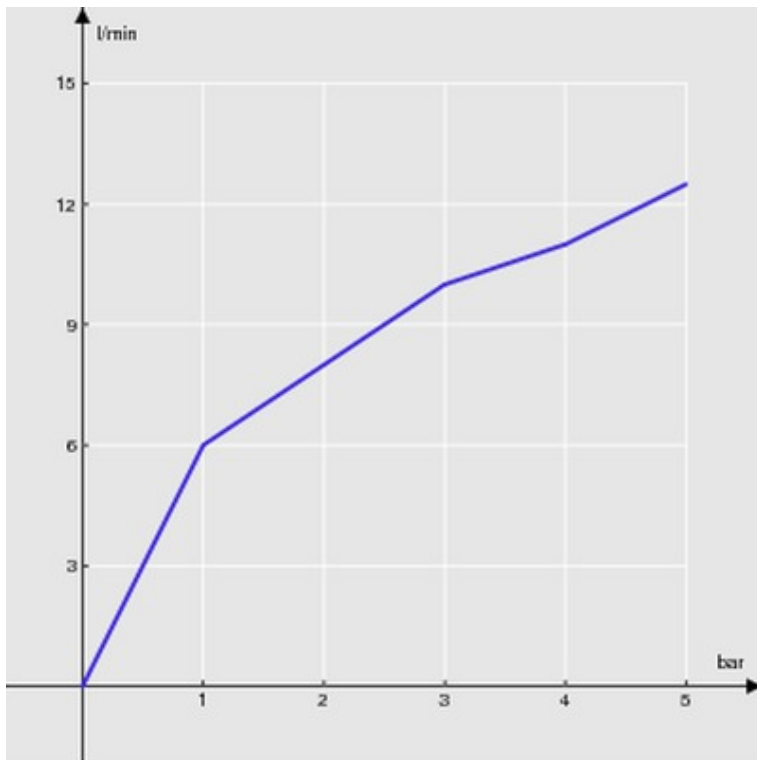

#### SPECIFICATIONS

Single-control mixer tap with pull-down spout

Chrome

360° swivel spout

Anti limescale aerator M 18,5 x 1

ø 3/8" stainless steel flexible pipe

50% two step cartridge for water saving

Packaging: 56,5 x 29 x 7,1 cm / 0,011633 m<sup>3</sup> / 1,92 kg

FLOW RATE DIAGRAM: HOT/COLD WATER

— Aerator

FLOW RATE DIAGRAM: MIXED WATER

— Aerator