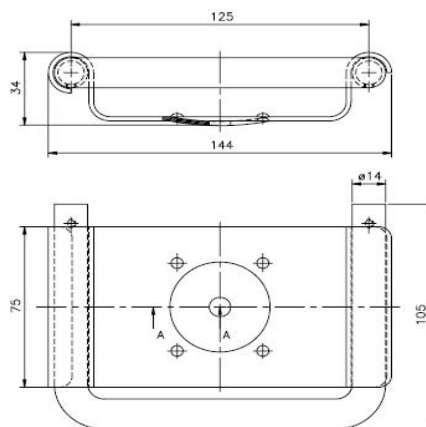

# Product Documentation

**Product Name:** Soap dish, theft proof

**Article Number:** 14.7036.02.127  
*Satin stainless steel*  
16.7036.01.123  
*Polished stainless steel*

**Photo:**

**Drawing:**

## Product Information:

**Material:** AISI 316 stainless steel  
**Surface finish:** Satin 320 grain  
**Material thickness:** Ø14

**Height:** 14mm  
**Width:** 515-614mm  
**Depth:** 75mm

**Certificate:** N/A

## Mounting:

Ø 4,5x70mm screws with plugs 8x40mm. Please use correct screws and plugs for the type of wall

## Product Specification:

d line Soap dish stainless, theft proof, with Ø14 x 105 c/c 125 mm bracket with concealed fixing AISI satin stainless

The high humidity levels in the bathroom setting necessitates the use of a non-corrosive rustresistant stainless steel. the only metal used in d line's bathroom fittings is AISI 316, also known as marine quality stainless steel.