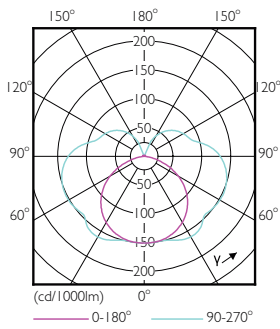

CorePro LEDlinearMV 14-120W R7S 830 D