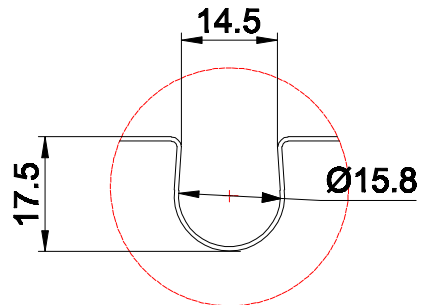

Product:

Floor heating plate $\varnothing 16\text{mm} \times 180\text{mm} \times 1150\text{mm}$

Scale:	1:5
Material	EN AW 1060-H24
Material thickness	0.4mm \pm 10%
Material length	1150mm.
Product width	180 mm.