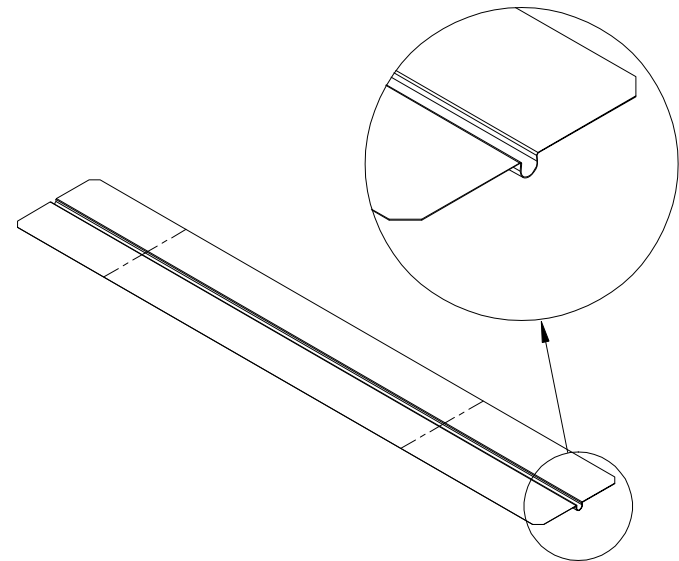

Date	01.03.2019
NO.	GP00121-GTB