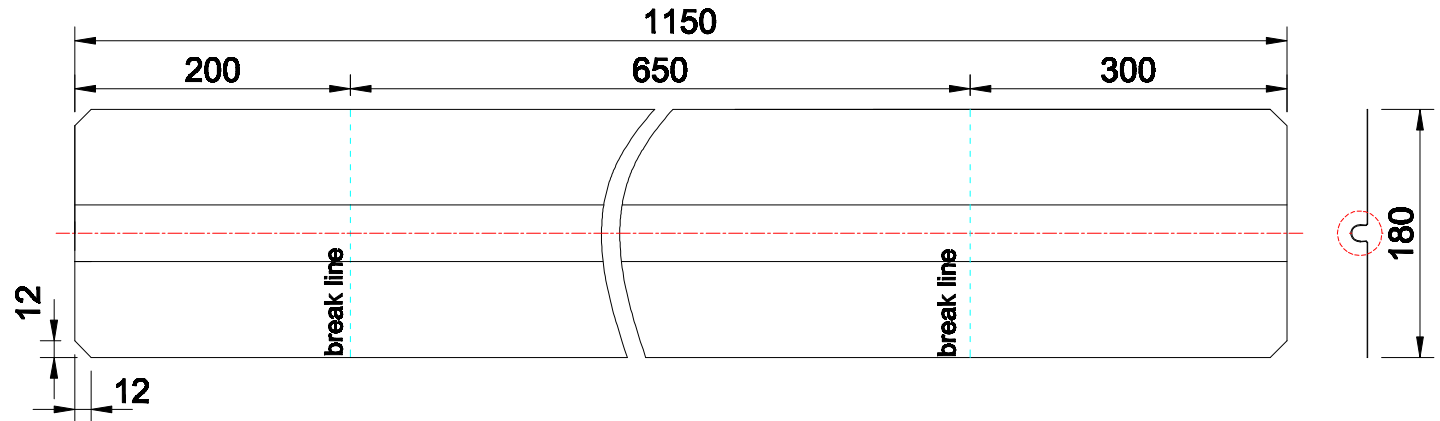

Product:

Floor heating plate $\varnothing 16\text{mm} \times 180\text{mm} \times 1150\text{mm}$

Scale:	1:5
Material	EN AW 1060-H24
Material thickness	0.4mm \pm 10%
Material length	1150mm.
Product width	180 mm.