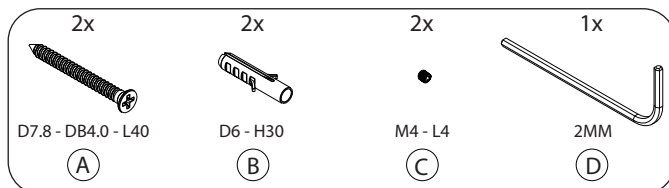

N1902-1

O1902-1

N1902-2

O1902-2

Material: Stainless steel, AISI 304
Design: Bønnelycke mdd
Manufacturer: FROST A/S

HOOK 6L X 2

HOOK 6L X 4

Cleaning and maintenance