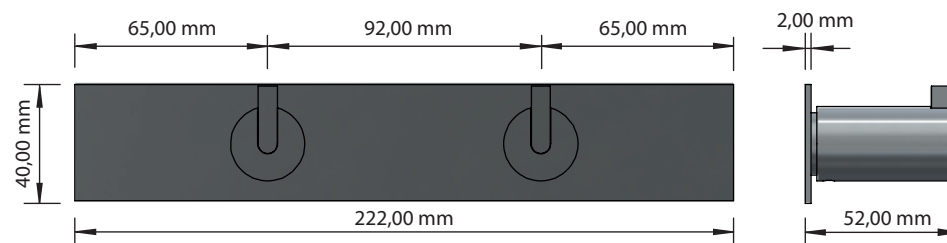

FROST

DENMARK

NOVA2

HOOK 6L x 2 & HOOK 6L x 4

Fitting instruction
Montageanleitung
Monteringsvejledning
Monteringsvægledning
Montage hanleiding
Manuel de montage

N1902-1

N1902-2

Exclusion of liability

FROST accepts no liability whatsoever for damage to persons or property that occurs or has occurred as a result of improper installation or maintenance, particularly if the safety instructions and other points to note listed are not or have not been observed in full.

Warning and hazard notices

Improper mounting or use can lead to accidents and serious injuries.

HOOK 6L x 2