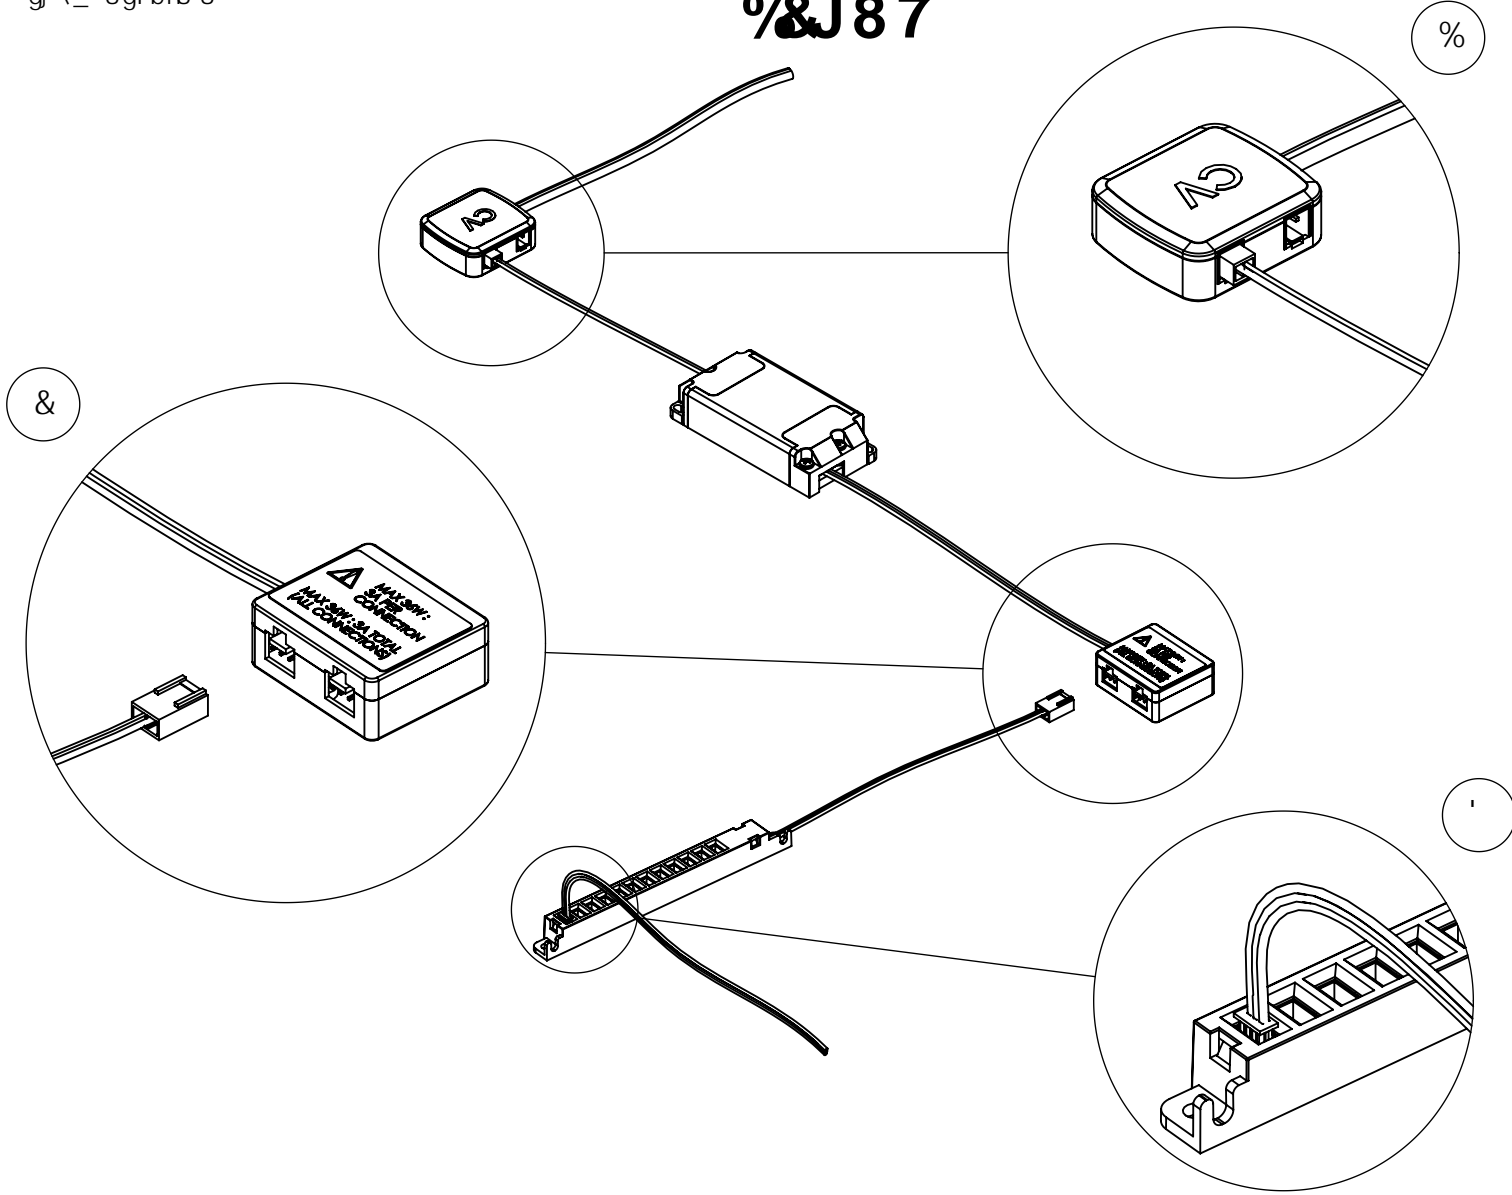

C:::

%&J87