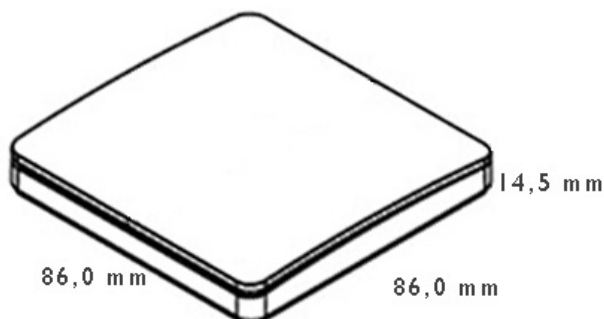

1-gang Kinetic Switch

No cables or batteries required

Easy to install

1-gang Kinetic Switch

Item no.: 3423100102

GENERAL FEATURES

Control Distance80m (outdoor)/25m (indoor)*
Power SupplySelf-powered(No battery)
Size 86 x 86 x 14.5 mm
Colour White
Attachment Double-sided tape
Packing method.....Sales box

* The effective distance data is measured by the manufacturer Lab and it will vary due to the changes of the environment in the actual use.

SAFETY

IP Class..... IP67
Approval..... CE

MATERIALS

Housing.....ABS

PACKING

Sales Box Size 118x122x26 mm
Outer Box Size485x380x300 mm
Outer Box Amount..... 120 pcs
Outer Box Weight G.W.:16,8 KGS/N.W.: 11,1 KGS

LOEVSCHALL
THE GOOD LIGHT

Nikkelvej 11
8940 Randers SV
Denmark