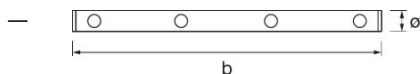

Color temperature	6200 K
Color rendering index Ra	≥80
Luminous flux	25 lm
Luminous efficacy	41 lm/W

Light technical data

Beam angle	120 °
------------	-------

Dimensions & weight

Length	222.0 mm
Width	16.2 mm
Diameter	16.2 mm
Height	21.0 mm
Product weight	70.00 g