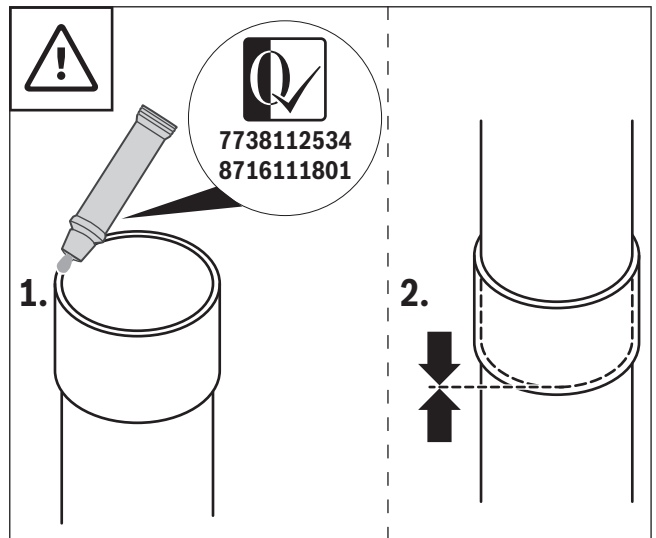

1 FC-080: 7738112738, FC-0110: 7738112739

2 FC-0125: 7738113117

3 FC-080: 7738112738, FC-0110: 7738112739

4 FC-0125: 7738113117

0010029121-001

5 FC-0125: 7738113117

0010017800-002

Original Quality by Bosch Thermotechnik GmbH
Sophienstraße 30-32; D-35576 Wetzlar/Germany