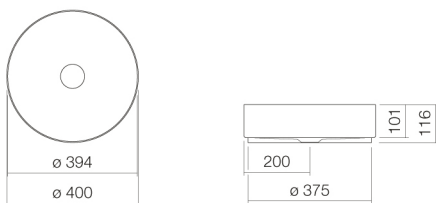

Text for invitation to tender

Sit-on basin, round, 400mm ø, height 116mm, glazed, white, without tap hole and overflow, including chrome-plated drain valve, fixing set and black spacer frame

Brand: Alape

Model: AB.KE400