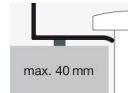

Sit-on basins

AB.KE400

Article number: 3222000000

Design partner: sieger design