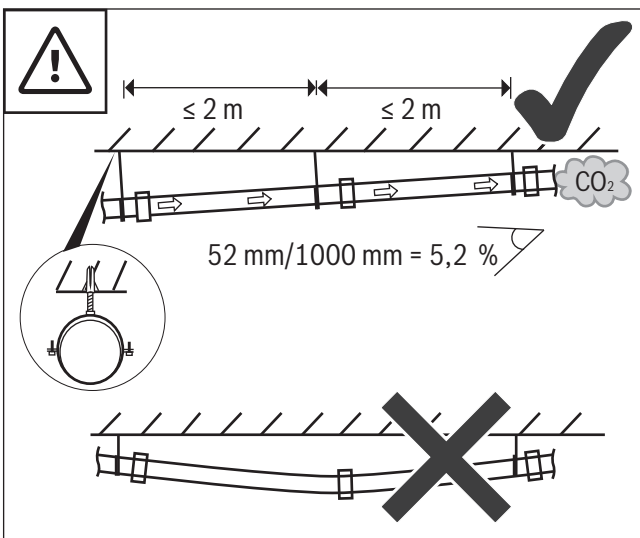

1 Ø 60/100: 7738112535, Ø 80/125: 7738112717

2

0010017800-002

Original Quality by Bosch Thermotechnik GmbH
 Sophienstraße 30-32; D-35576 Wetzlar/Germany