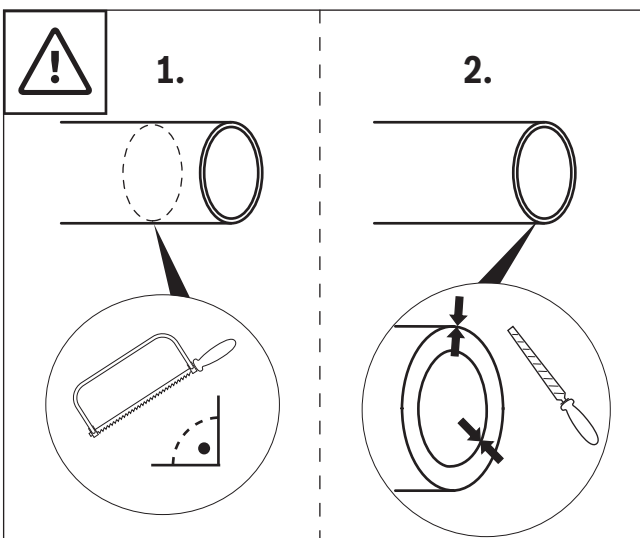

1 Ø 60/100: 7738112535, Ø 80/125: 7738112717

2

0010017800-002

Original Quality by Bosch Thermotechnik GmbH
 Sophienstraße 30-32; D-35576 Wetzlar/Germany