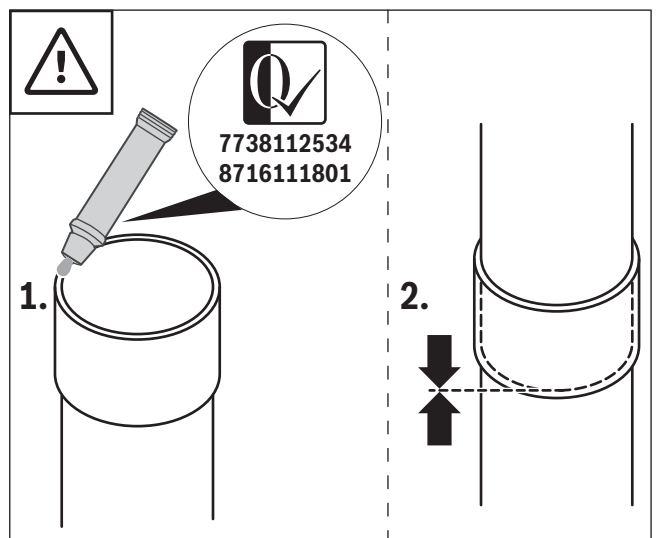

1 Ø 60/100: 7738112535, Ø 80/125: 7738112717

2

0010017800-002

Original Quality by Bosch Thermotechnik GmbH
 Sophienstraße 30-32; D-35576 Wetzlar/Germany