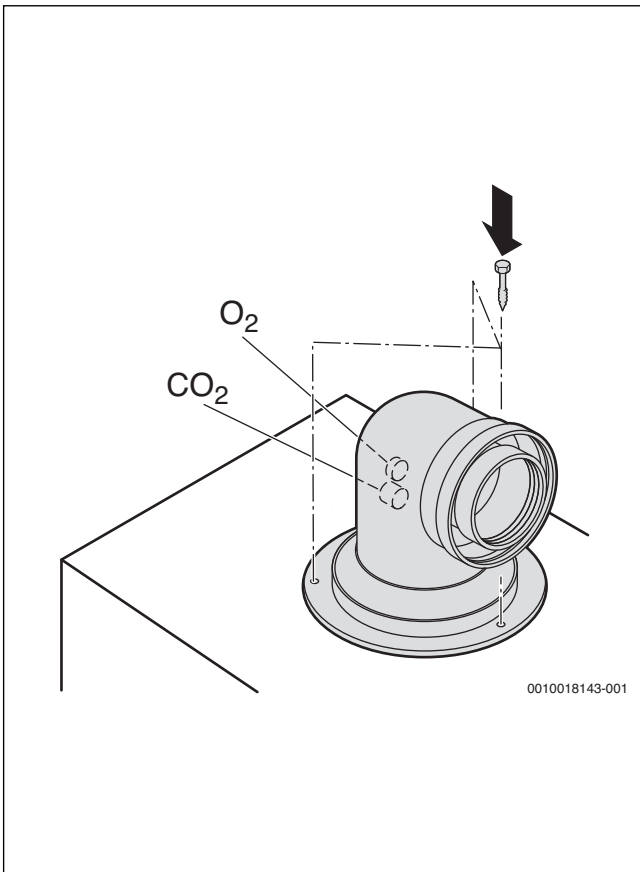

1 Ø 60/100: 7738112535, Ø 80/125: 7738112717

2

0010017800-002

Original Quality by Bosch Thermotechnik GmbH
 Sophienstraße 30-32; D-35576 Wetzlar/Germany