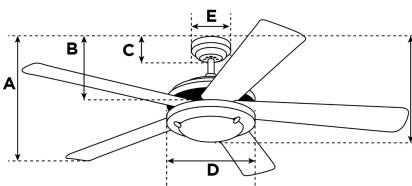

Item Number 7826340

Industrial Ceiling Fan

122 cm/48" Chrome Finish Chrome Steel Blades

Specifications

Size	122 cm
Blades.....	Steel Blades (Chrome steel)
Blade Pitch.....	11°
Approved Location.....	Indoor
Suggested Room Size.....	Large Room (up to 15 m ²)
Down Rod.....	15 cm
Installation.....	Down Rod Only
Max. Ceiling Angle.....	18°
Lead Wire.....	20 cm
Light Bulb Usage.....	N/A
Control	Remote/Wall Control Adaptable
Motor Finish.....	Chrome
Motor Material	Cold Rolled Steel Motor 172mm x 10mm
Reverse Airflow.....	Yes
Noise Level.....	57 db(A)
Capacitor	Dual
Weight net/gross.....	5,5 / 6,5 kg
Box Dimensions.....	21,5 x 23 x 54,5 cm
EAN Code.....	4895105600080

Warranty

Ceiling fans backed by our extended Warranty have a 10 year motor warranty and a 2-year warranty on all other parts.

A. Top of Canopy to Bottom of Blades	24 cm
B. Top of Canopy to Bottom of Switch House	36 cm
C. Top of Canopy to Bottom of Canopy	6,2 cm
D. Width of Motor Housing.....	20 cm
E. Width of Canopy.....	13 cm
F. Top of Canopy to Bottom of Glass	N/A