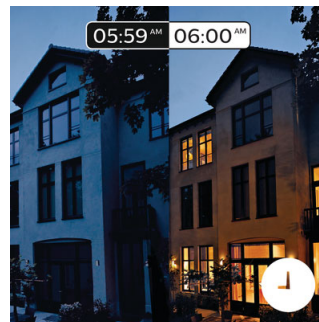

Smart control, home and away

With the Philips Hue iOS and Android apps you can control your lights remotely wherever you are. Check if you have forgotten to switch

3216131P5

your lights off before you left your home, and switch them on if you are working late. Connection with the Philips Hue bridge required for this functionality.

Timers for your convenience

Philips Hue can make it seem like you're home when you're not, using the schedule function in the Philips Hue app. Set the lights to come on at a pre-set time, so the lights are on when you arrive home. You can even set rooms to light up at different times. And of course, you can let the lights turn off gradually in the night, so you never have to worry whether you've left any lights on. Connection with the Philips Hue bridge required for this functionality.