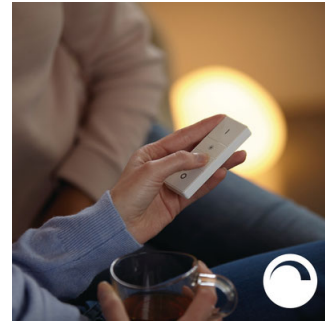

Installation free dimming

Experience guaranteed smooth dimming with Philips Hue. Not too bright. Not too dark. Just right. No need for wires, an electrician or installation