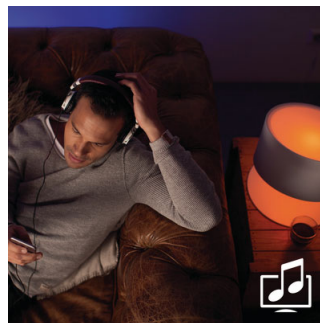

## Light for your daily routines

Light influences our mood and behavior. Philips Hue can help you to customize your daily routines into moments you can enjoy. Skip your morning coffee and get ready for the day with cool, bright white daylight that helps to energize your body and mind. Stay focussed with finely tuned bright white light. Or put your feet up and relax with a soft glow of white light for the perfect end of the day.

## Sync with music and movies

Extend your TV viewing experience to the whole room or sync light to your favorite music and see how light reacts to the rhythm. Download the third party apps and discover the amazing things you can do with Philips Hue.