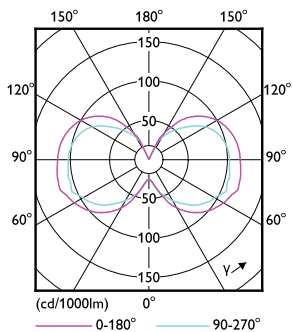

LEDcapsule CorePro 3.2-40W G9 Capsule 827 ND