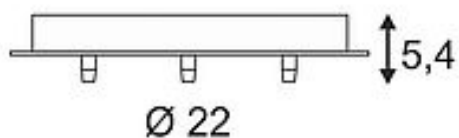

## CEILING PLATE FITU triple ceiling plate

round, white, incl. strain-relief

Article number	132611
Product family	FITU
Feed-in capability	No
Lamp included	No
Height	5.4 cm
Diameter	22 cm
Net weight	0.652 kg
Gross weight	0.934 kg
Voltage	230V ~50Hz
Protection class	I
Colour	white
Material	Metal