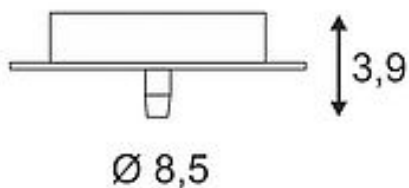

CEILING PLATE FITU single ceiling plate

round, white, incl. strain-relief

 SLV

Article number	132601
Product family	FITU
Feed-in capability	No
Lamp included	No
Height	3.9 cm
Diameter	8.5 cm
Net weight	0.164 kg
Gross weight	0.172 kg
Voltage	230V ~50Hz
Protection class	I
Colour	white
Material	Metal