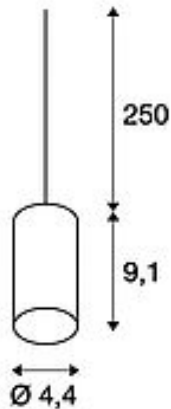

SLV

FITU pendant

A60, round, white, 2.5m cable with open cable end, max. 60W

Article number	132651
Product family	FITU
Feed-in capability	No
Lampholder / Socket	E27
Number of light sources	1
Lamp included	No
Height	9.1 cm
Diameter	4.4 cm
Pendant length	250 cm
Net weight	0.237 kg
Gross weight	0.284 kg
Voltage	220-240V ~50/60Hz
Max. wattage	60 Watt
Protection class	II
Material	Aluminium
Colour	brushed aluminium
Energy efficiency class	A++
Type of plug	open cable end
Form	cylindric