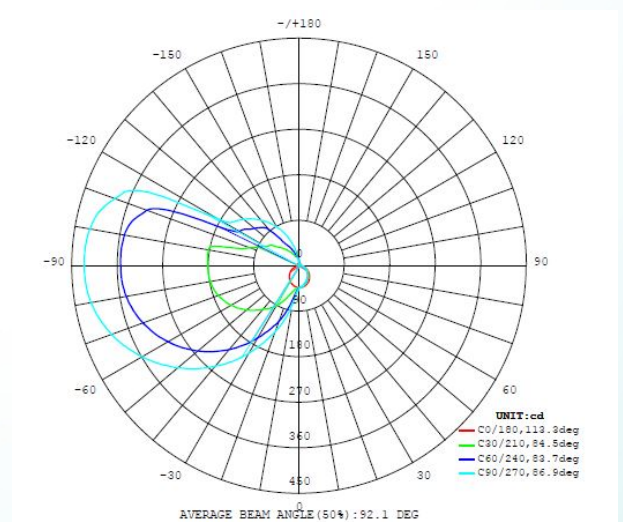

## Dimensions

Article Height (in mm) 40  
 Article Length (in mm) 780  
 Net Weight 0.576 Kilogram  
 Article Overhang (in mm) 120

## Illuminant 1

Nominal Luminous Flux (in lm) 1700  
 Equivalence With Incandescent Lamp (W) 110  
 Colour Temperature 4000K neutral white  
 Nominal Lifetime (in h) 25000  
 Switching Cycles 15000  
 Rated Lamp Power (0,1W precision) 14