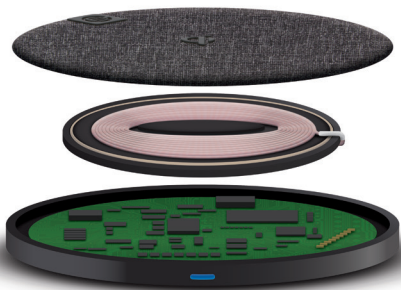

Wireless Charger

Fast Charge Wireless Charging Pad

- With Qi Technology

- Part no.**
- QC10MSGR
 - QC10MCGD
 - QC10MSLV

Wireless Qi Charging

Aluminium Unibody

Small & Portable

Premium Design

Precision aluminium construction with a fabric top design lets the charger blend in or stand out

LED Indicators

Green = Standby
Blue = Charging

For use with
Android

10W Fast Charging

Fast Charges your Qi-enabled device with up to 10W of power. *

For use with
iPhone

Optimised for iPhones

Fine tuned for iPhones**, the wireless charging pad is capable of faster 7.5W charging output

* A Quick Charge 2.0 enabled USB power adapter must be used to enable the Fast Charge function of the device

WPC Qi Standard 1.2.3

User Interface

Colour	Space Gray Champagne Gold Silver
Dimensions	90 x 9.5 mm
Material	Aluminium + Fabric

Package Includes

Wireless Charging Pad x 1
USB-A to USB-C Cable x 1
User Manual x 1