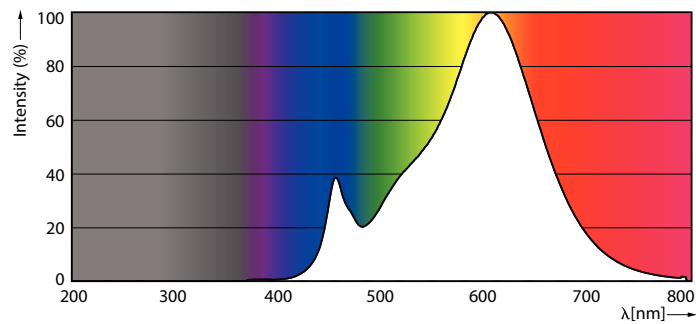

CorePro LEDcapsule MV 35W G9 827 Capsule

CorePro LEDcapsule MV 35W G9 827 Capsule