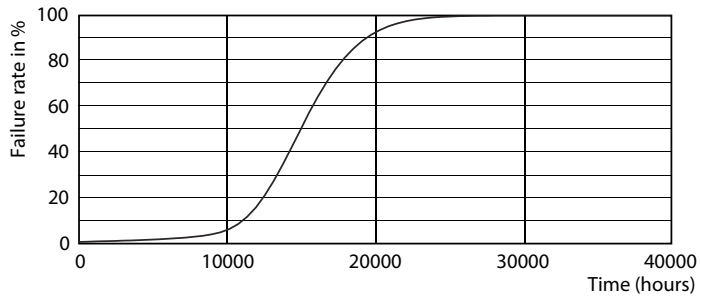

CorePro LEDcapsule MV

Lifetime

LEDbulb 60W E14 827 FR B38