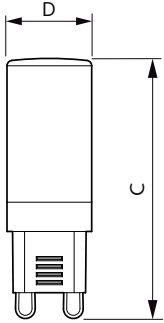

Product data

General Information	
Cap-Base	G9 [G9]
Nominal Lifetime (Nom)	15000 h
Switching Cycle	30000X
Technical Type	2.8-35W
Light Technical	
Color Code	827 [CCT of 2700K]
Luminous Flux (Nom)	315 lm
Luminous Flux (Rated) (Nom)	315 lm
Color Designation	Warm White (WW)
Correlated Color Temperature (Nom)	2700 K
Luminous Efficacy (rated) (Nom)	112.50 lm/W
Color Consistency	<6
Color Rendering Index (Nom)	80
LLMF At End Of Nominal Lifetime (Nom)	70 %
Operating and Electrical	
Input Frequency	50 Hz
Power (Rated) (Nom)	2.8 W

Lamp Current (Nom)	26 mA
Starting Time (Nom)	0.5 s
Warm Up Time to 60% Light (Nom)	0.5 s
Power Factor (Nom)	0.4
Voltage (Nom)	220-240 V
Temperature	
T-Case Maximum (Nom)	80 °C
Controls and Dimming	
Dimmable	No
Approval and Application	
Energy Efficiency Label (EEL)	A++
Energy Consumption kWh/1000 h	3 kWh
Product Data	
Full product code	871869672642600
Order product name	CorePro LEDcapsule ND 2.8-35W G9 827
EAN/UPC - Product	8718696726426

Dimensional drawing

Capsule 230V 3-35W 315lm 2700K G9 ND

Product	D	C
CorePro LEDcapsule ND 2.8-35W G9 827	16 mm	49 mm

Photometric data

General Information 01 Photometry 01 Page 17

CorePro LEDcapsule MV 35W G9 827 Capsule