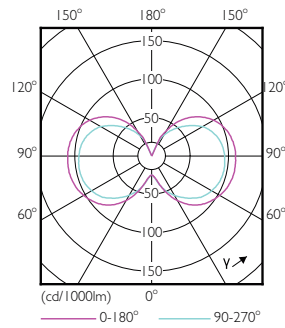

Dimensional drawing

Capsule 230V 3-35W 315lm 2700K G9 ND

Product	D	C
CorePro LEDcapsule ND 2.8-35W G9 827	16 mm	49 mm

Photometric data

General Information 01 Photometry 01 Page 17

CorePro LEDcapsule MV 35W G9 827 Capsule