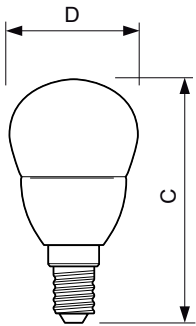

Product Data

Full product code	871829178703700
-------------------	-----------------

Order product name	CorePro lustre ND 4-25W E14 827 P45 FR
EAN/UPC - Product	8718291787037
Order code	929001157502
Numerator - Quantity Per Pack	1
Numerator - Packs per outer box	10
Material Nr. (12NC)	929001157502
Net Weight (Piece)	0.040 kg

Dimensional drawing

LED ND 4-25W E14 827 220-240V P45 FR

Product	D	C
CorePro lustre ND 4-25W E14 827 P45 FR	45 mm	88 mm

Photometric data

CorePro LEDlustre 4-25W E14 827 FR P45

CorePro LED candles and lusters