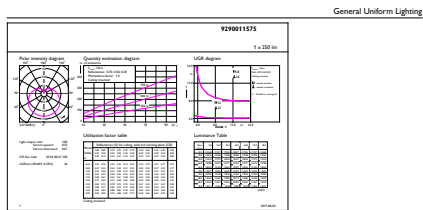

Photometric data

CorePro LEDlustre 4-25W E14 827 FR P45