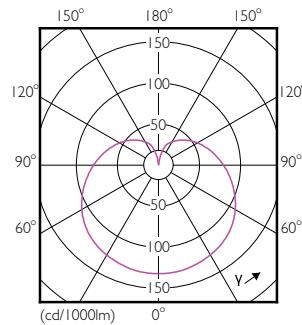

Product data

General Information	
Cap-Base	E14 [E14]
Nominal Lifetime (Nom)	15000 h
Switching Cycle	50000X
Technical Type	4-25W
Light Technical	
Color Code	827 [CCT of 2700K]
Luminous Flux (Nom)	250 lm
Luminous Flux (Rated) (Nom)	250 lm
Color Designation	Warm White (WW)
Correlated Color Temperature (Nom)	2700 K
Luminous Efficacy (Rated) (Nom)	62.50 lm/W
Color Consistency	<6
Color Rendering Index (Nom)	80

Dimensional drawing

LED ND 4-25W E14 827 220-240V P45 FR

Product	D	C
CorePro lustre ND 4-25W E14 827 P45 FR	45 mm	88 mm

Photometric data

CorePro LEDlustre 4-25W E14 827 FR P45

CorePro LED candles and lusters