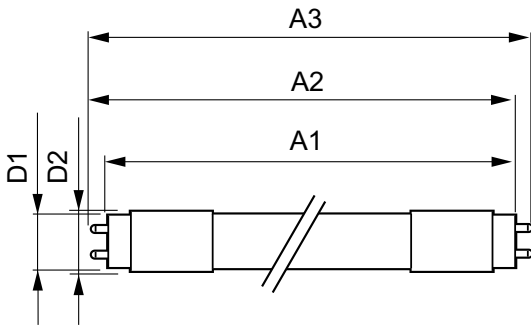

MASTER LEDtube EM/Mains T8

Approval and Application

Energy Saving Product	Yes
Energy Efficiency Label (EEL)	A++
Approval Marks	TUV CE marking RoHS compliance KEMA Keur certificate
Energy Consumption kWh/1000 h	24 kWh

Product Data

Full product code	871869668746800

Order product name	MAS LEDtube 1500mm UO 24W 865 T8
EAN/UPC - Product	8718696687468
Order code	929001298302
Numerator - Quantity Per Pack	1
Numerator - Packs per outer box	10
Material Nr. (12NC)	929001298302
Net Weight (Piece)	0.450 kg

Warnings and Safety

- NOTES: The overall energy efficiency and light distribution of any installation that uses these lamps are determined by the design of the installation.

Dimensional drawing

TLED 4ft 24W-58W 3700lm 160D 6500K G13ND

Product	D1	D2	A1	A2	A3
MAS LEDtube 1500mm UO 24W 865 T8	25.78 mm	28 mm	1498.7 mm	1505.8 mm	1512.9 mm

Photometric data