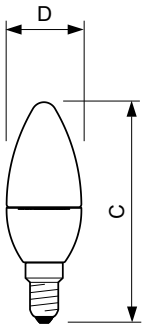

Product data

General Information	
Cap-Base	E14 [E14]
Nominal Lifetime (Nom)	25000 h
Switching Cycle	50000X
Technical Type	8-60W
Light Technical	
Color Code	822-827 [tunable warm white]
Luminous Flux (Nom)	806 lm
Luminous Flux (Rated) (Nom)	806 lm
Color Designation	Warm White (WW)
Correlated Color Temperature (Nom)	2200-2700 K
Luminous Efficacy (Rated) (Nom)	100.00 lm/W
Color Consistency	<6
Color Rendering Index (Nom)	80

Dimensional drawing

Candle WG EMEA 60W E14 B40

Product	D	C
MASTER LEDcandle DT 8-60W B40 E14 827 CL	40 mm	127 mm

Photometric data

MASTER LED candles and lusters

Photometric data