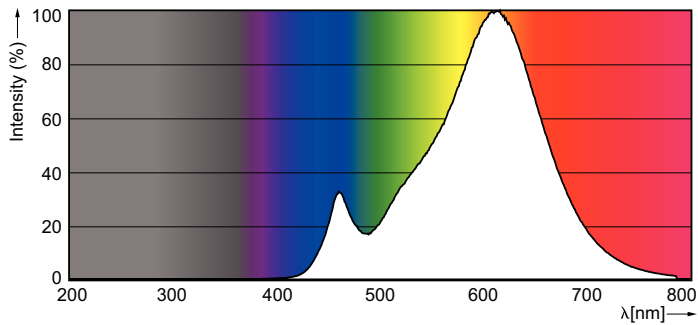

Product data

General Information	
Cap-Base	E14 [E14]
Nominal Lifetime (Nom)	25000 h
Switching Cycle	50000X
Technical Type	8-60W
Light Technical	
Color Code	822-827 [tunable warm white]
Luminous Flux (Nom)	806 lm
Luminous Flux (Rated) (Nom)	806 lm
Color Designation	Warm White (WW)
Correlated Color Temperature (Nom)	2200-2700 K
Luminous Efficacy (Rated) (Nom)	100.00 lm/W
Color Consistency	<6
Color Rendering Index (Nom)	80

Dimensional drawing

Candle WG EMEA 60W E14 B40

Product	D	C
MASTER LEDcandle DT 8-60W B40 E14 827 CL	40 mm	127 mm

Photometric data

MASTER LED candles and lusters

Photometric data