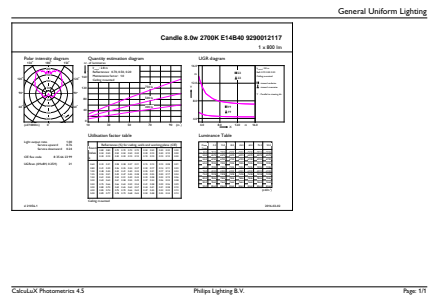

Product data

General Information	
Cap-Base	E14 [E14]
Nominal Lifetime (Nom)	25000 h
Switching Cycle	50000X
Technical Type	8-60W
Light Technical	
Color Code	822-827 [tunable warm white]
Luminous Flux (Nom)	806 lm
Luminous Flux (Rated) (Nom)	806 lm
Color Designation	Warm White (WW)
Correlated Color Temperature (Nom)	2200-2700 K
Luminous Efficacy (Rated) (Nom)	100.00 lm/W
Color Consistency	<6
Color Rendering Index (Nom)	80

Product Data

Full product code	871869655599600
Order product name	MASTER LEDcandle DT 8-60W B40 E14 827 CL
EAN/UPC - Product	8718696555996
Order code	929001211702
Numerator - Quantity Per Pack	1
Numerator - Packs per outer box	10
Material Nr. (12NC)	929001211702
Net Weight (Piece)	0.084 kg

Dimensional drawing

Candle WG EMEA 60W E14 B40

Product	D	C
MASTER LEDcandle DT 8-60W B40 E14 827 CL	40 mm	127 mm

Photometric data

MASTER LED candles and lusters

Photometric data