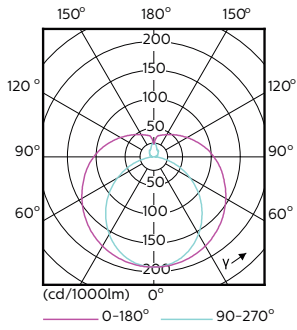

Order code	929001338602
Numerator - Quantity Per Pack	1
Numerator - Packs per outer box	10
Material Nr. (12NC)	929001338602
Net Weight (Piece)	0.120 kg

Warnings and Safety

- NOTES: The overall energy efficiency and light distribution of any installation that uses these lamps are determined by the design of the installation.

Dimensional drawing

TLED 2ft 8-18W 800lm 4000K G13 Ess-Corep

Product	D1	D2	A1	A2	A3
CorePro LEDtube 600mm 8W840	25.7 mm	28 mm	588.5 mm	595.5 mm	602.5 mm

Photometric data

LEDtube 1500mm 20W G13 840 2200lm

CorePro LEDtube EM/Mains T8

Photometric data

LEDtube 1500mm 20W G13 840 2200lm

Lifetime

LEDtube 1500mm 20W G13 840 2200lm

LEDtube 1500mm 20W G13 840 2200lm