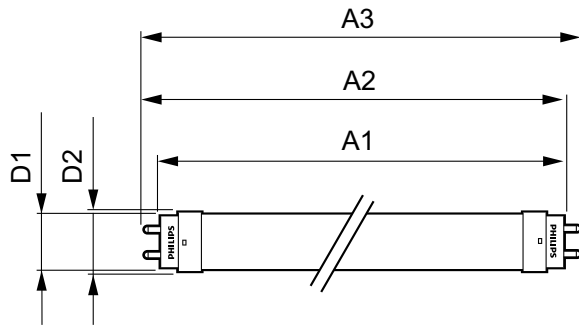

Product data

General Information		Starting Time (Nom)	
Cap-Base	G13 [Medium Bi-Pin Fluorescent]		0.5 s
Main Application	Industrial	Warm Up Time to 60% Light (Nom)	0.5 s
Nominal Lifetime (Nom)	30000 h	Power Factor (Nom)	0.9
Switching Cycle	200000X	Voltage (Nom)	220-240 V
B50L70	30000 h		
Light Technical		Temperature	
Color Code	840 [CCT of 4000K]	T-Ambient (Max)	45 °C
Luminous Flux (Nom)	800 lm	T-Ambient (Min)	-20 °C
Luminous Flux (Rated) (Nom)	800 lm	T-Storage (Max)	65 °C
Correlated Color Temperature (Nom)	4000 K	T-Storage (Min)	-40 °C
Color Consistency	<6	T-Case Maximum (Nom)	40 °C
Color Rendering Index (Nom)	80		
LLMF At End Of Nominal Lifetime (Nom)	70 %	Controls and Dimming	
		Dimmable	No
Operating and Electrical		Mechanical and Housing	
Input Frequency	50 to 60 Hz	Product Length	600 mm
Power (Rated) (Nom)	8 W		
Lamp Current (Nom)	38 mA	Approval and Application	
		Energy Saving Product	Yes

CorePro LEDtube EM/Mains T8

Energy Efficiency Label (EEL)	A+
Approval Marks	CE marking RoHS compliance KEMA Keur certificate
Energy Consumption kWh/1000 h	8 kWh
Product Data	
Full product code	871869671103300
Order product name	CorePro LEDtube 600mm 8W840
EAN/UPC - Product	8718696711033

Order code	929001338602
Numerator - Quantity Per Pack	1
Numerator - Packs per outer box	10
Material Nr. (12NC)	929001338602
Net Weight (Piece)	0.120 kg

Warnings and Safety

- NOTES: The overall energy efficiency and light distribution of any installation that uses these lamps are determined by the design of the installation.

Dimensional drawing

TLED 2ft 8-18W 800lm 4000K G13 Ess-Corep

Product	D1	D2	A1	A2	A3
CorePro LEDtube 600mm 8W840	25.7 mm	28 mm	588.5 mm	595.5 mm	602.5 mm

Photometric data

LEDtube 1500mm 20W G13 840 2200lm

CorePro LEDtube EM/Mains T8