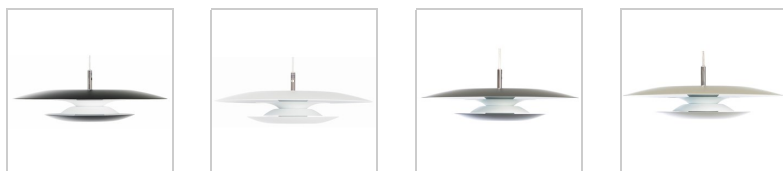

T1078 Eclipse pendant Ø430mm

Eclipse metal pendant in several colors.

Including light source, energy class D. Suited for ceiling hook, 1,5 m white cord.

Material	Metal
Product type	Pendant
Category	Catalogue item
Incl. light source	Yes
Light source	Halogen
Socket	G9
Suited for ceiling hook	Yes
Family	Eclipse
Watt max	60 W
Height	85 mm
Diameter	430 mm
Cable length	1,5 m