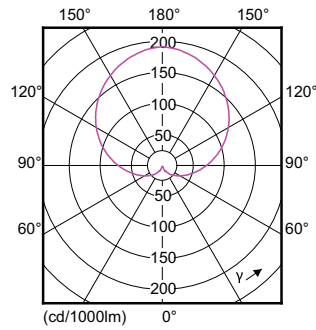

Photometric data

A60 /840 FR