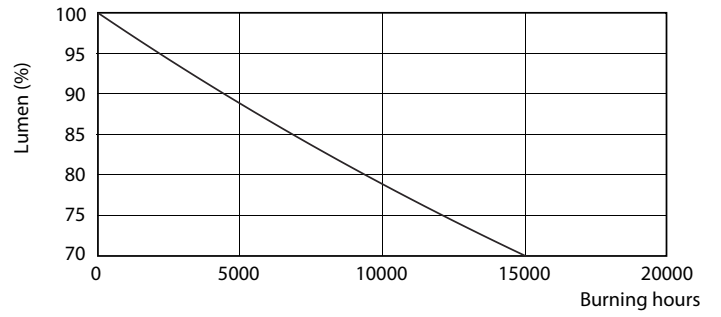

Product data

General Information		Lamp Current (Nom)	
Cap-Base	E27 [E27]	Wattage Equivalent	48 mA
Nominal Lifetime (Nom)	15000 h	Starting Time (Nom)	40 W
Switching Cycle	50000X	Warm Up Time to 60% Light (Nom)	0.5 s
Technical Type	5-40W	Power Factor (Nom)	0.5
		Voltage (Nom)	220-240 V
Light Technical		Temperature	
Color Code	840 [CCT of 4000K]	T-Case Maximum (Nom)	80 °C
Beam Angle (Nom)	200 °		
Luminous Flux (Nom)	470 lm	Controls and Dimming	
Luminous Flux (Rated) (Nom)	470 lm	Dimmable	No
Color Designation	Cool White (CW)	Mechanical and Housing	
Correlated Color Temperature (Nom)	4000 K	Bulb Finish	Frosted
Luminous Efficacy (Rated) (Nom)	94.00 lm/W	Approval and Application	
Color Consistency	<6	Energy Efficiency Label (EEL)	A+
Color Rendering Index (Nom)	80	Energy Consumption kWh/1000 h	5 kWh
LLMF At End Of Nominal Lifetime (Nom)	70 %		
Operating and Electrical			
Input Frequency	50 to 60 Hz		
Power (Rated) (Nom)	5 W		

Photometric data

A60 /840 FR

CorePro LEDbulbs

Lifetime

LEDbulb 40W E27 830 FR A60

LEDbulb 40W E27 830 FR A60