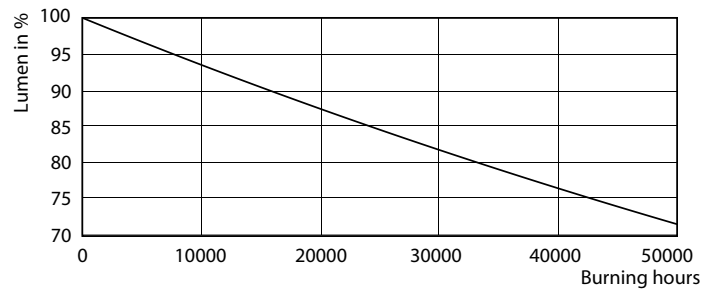

Levetid

LEDtube 1200mm 26W G5 3900lm

LEDtube 1200mm 26W G5 3900lm