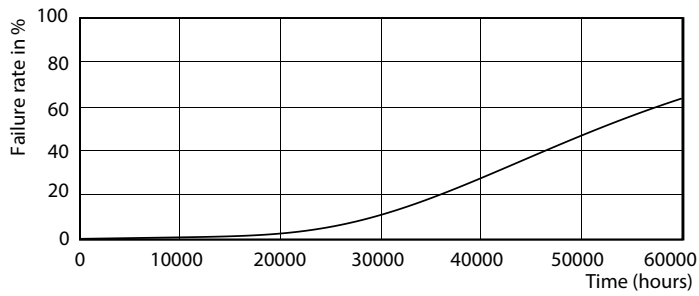

Levetid

LEDtube 1200mm 26W G5 3900lm

LEDtube 1200mm 26W G5 3900lm