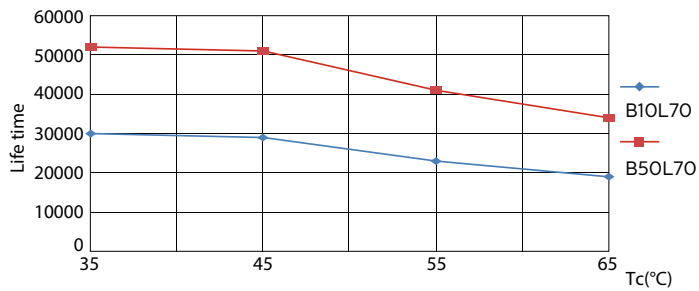

Levetid

LEDtube 1200mm 26W G5 3900lm

LEDtube 1200mm 26W G5 3900lm