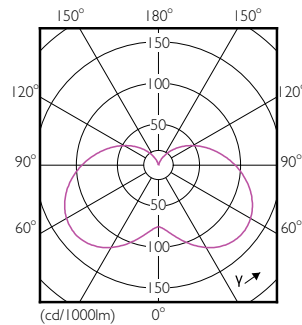

Photometric data

CorePro LEDcandle 4-25W E14 827 FR B35