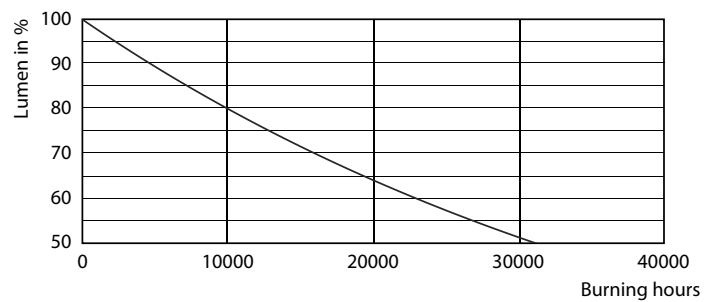

LEDbulb 60W E14 827 FR B38