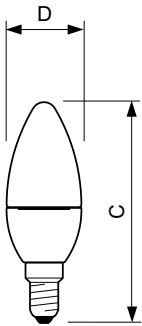

CorePro LED candles and lusters

Controls and Dimming

Dimmable No

Mechanical and Housing

Bulb Finish Frosted

Approval and Application

Energy Efficiency Label (EEL) A+

Energy Consumption kWh/1000 h 4 kWh

Product Data

Full product code 871829178701300

Order product name	CorePro LEDcandle ND 4-25W E14 827 B35 FR
EAN/UPC - Product	8718291787013
Order code	929001157402
Numerator - Quantity Per Pack	1
Numerator - Packs per outer box	10
Material Nr. (12NC)	929001157402
Net Weight (Piece)	0.040 kg

Dimensional drawing

LED ND 4-25W E14 827 220-240V B35 FR

Product	D	C
CorePro LEDcandle ND 4-25W E14 827 B35 FR	35 mm	106 mm