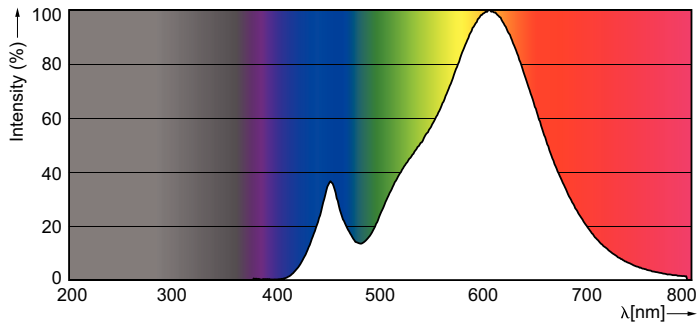

CorePro LED candles and lusters

Photometric data

CorePro 822-827