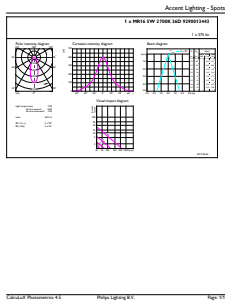

Fotometriske data

CorePro LEDspot.LV 35W GU5-3 827 36D