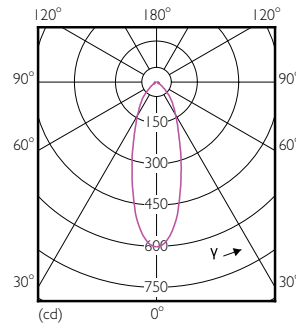

Fotometriske data

CorePro LEDspot.LV 35W GU5-3 827 36D