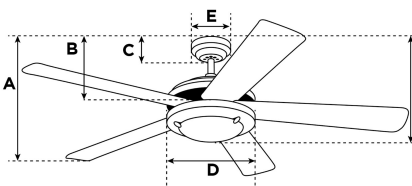

Item Number 7228940

Jet I Ceiling Fan

105 cm/42" Brushed Nickel Finish Reversible Blades
(Wengue/Silver)

Specifications

Size	105 cm
Blades.....	Reversible MDF Blades (Wengue/Silver)
Blade Pitch.....	14°
Approved Location.....	Indoor
Suggested Room Size.....	Large Room (up to 15 m ²)
Down Rod.....	10 cm
Installation.....	Down Rod Only
Max. Ceiling Angle.....	18°
Lead Wire.....	15 cm
Light Bulb Usage.....	N/A
Control	Remote/Wall Control Adaptable
Motor Finish.....	Brushed Nickel
Motor Material	Silicon Steel Motor 153mm x 12mm
Reverse Airflow.....	Yes
Noise Level.....	51 db(A)
Capacitor	Dual
Weight net/gross.....	4,3 / 5 kg
Box Dimensions.....	22,7 x 21 x 48 cm
EAN Code.....	4895105608024

Warranty

Ceiling fans backed by our extended Warranty have a 10 year motor warranty and a 2-year warranty on all other parts.

A. Top of Canopy to Bottom of Blades	22,5 cm
B. Top of Canopy to Bottom of Switch House	29 cm
C. Top of Canopy to Bottom of Canopy	6,2 cm
D. Width of Motor Housing.....	17 cm
E. Width of Canopy.....	13 cm
F. Top of Canopy to Bottom of Glass	N/A