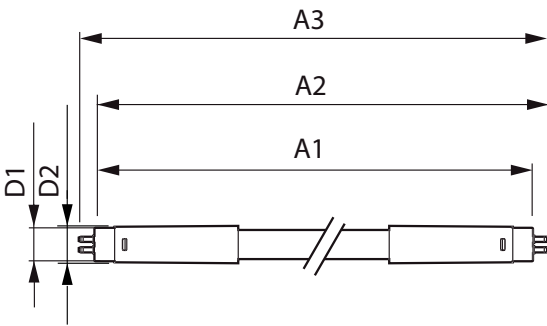

MASTER LEDtube InstantFit HF T5

Mechanical and Housing

Product Length 1500 mm

Approval and Application

Energy Saving Product Yes

Energy Efficiency Label (EEL) A++

Approval Marks TUV CE marking RoHS compliance KEMA Keur certificate

Energy Consumption kWh/1000 h 42 kWh

Product Data

Full product code 871869670605300

Order product name MAS LEDtube HF 1500mm UO 36W 865 T5

EAN/UPC - Product 8718696706053

Order code 929001346302

Numerator - Quantity Per Pack 1

Numerator - Packs per outer box 10

Material Nr. (12NC) 929001346302

Net Weight (Piece) 0.170 kg

Dimensional drawing

TLED 230V 37-80W 5600lm 160D 6500K G5 ND

Product	D1	D2	A1	A2	A3
MAS LEDtube HF 1500mm UO 36W 865 T5	15.2 mm	21 mm	1447.8 mm	1454.9 mm	1462 mm