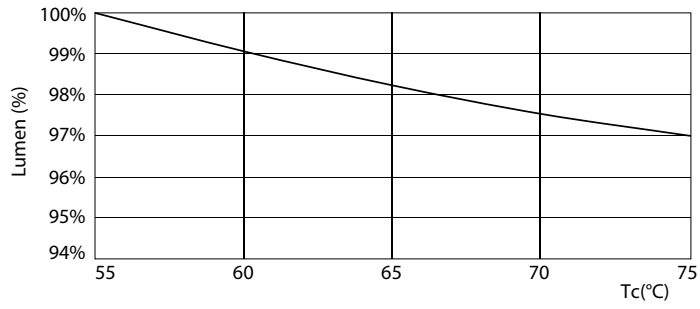

Photometric data

MASTER LEDtube InstantFit HF T5

Photometric data

Lifetime

LEDtube 1500mm 36W G5 5600lm

LEDtube 1200mm 26W G5 3900lm

MASTER LEDtube InstantFit HF T5

Lifetime