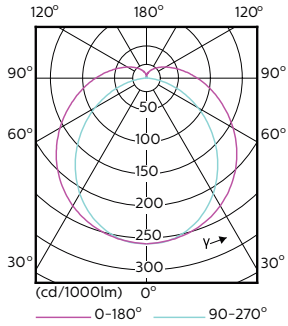

MASTER LEDtube InstantFit HF T5

Photometric data