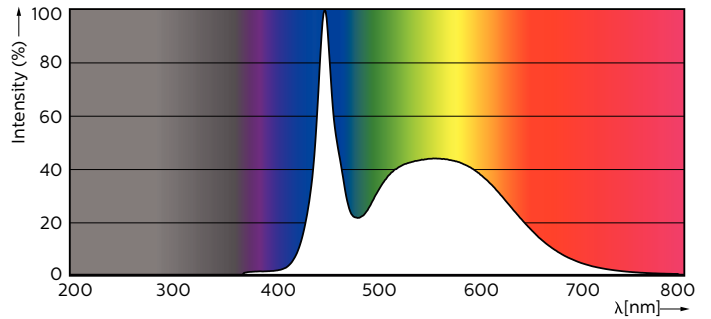

MASTER LEDtube InstantFit HF T5

Mechanical and Housing

Product Length 1500 mm

Approval and Application

Energy Saving Product Yes

Energy Efficiency Label (EEL) A++

Approval Marks TUV CE marking RoHS compliance KEMA Keur certificate

Energy Consumption kWh/1000 h 42 kWh

Product Data

Full product code 871869670605300

Order product name MAS LEDtube HF 1500mm UO 36W 865 T5

EAN/UPC - Product 8718696706053

Order code 929001346302

Numerator - Quantity Per Pack 1

Numerator - Packs per outer box 10

Material Nr. (12NC) 929001346302

Net Weight (Piece) 0.170 kg

Dimensional drawing

TLED 230V 37-80W 5600lm 160D 6500K G5 ND

Product	D1	D2	A1	A2	A3
MAS LEDtube HF 1500mm UO 36W 865 T5	15.2 mm	21 mm	1447.8 mm	1454.9 mm	1462 mm

Photometric data