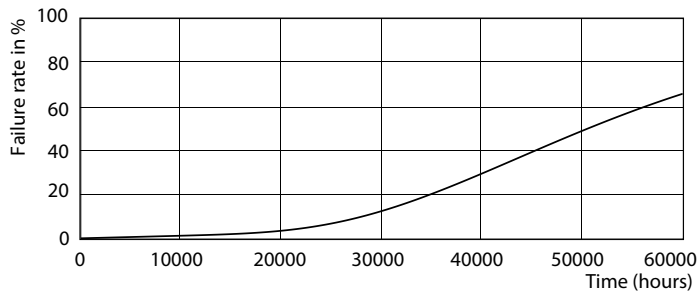

Photometric data

MASTER LEDtube InstantFit HF T5

Photometric data

Lifetime

LEDtube 1500mm 36W G5 5600lm

LEDtube 1200mm 26W G5 3900lm

MASTER LEDtube InstantFit HF T5

Lifetime