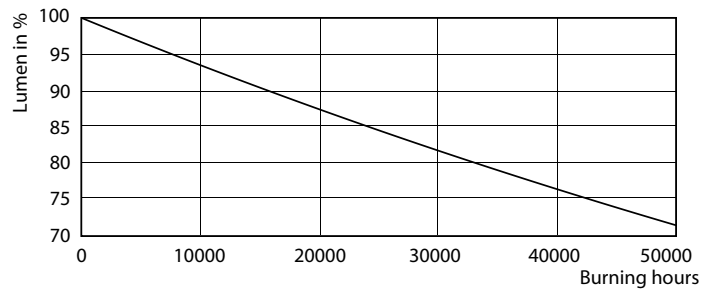

Photometric data

MASTER LEDtube InstantFit HF T5

Photometric data

Lifetime

LEDtube 1500mm 36W G5 5600lm

LEDtube 1200mm 26W G5 3900lm

MASTER LEDtube InstantFit HF T5

Lifetime