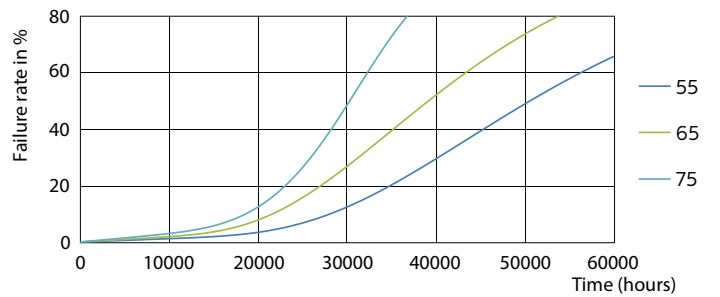

Photometric data

MASTER LEDtube InstantFit HF T5

Photometric data

Lifetime

LEDtube 1500mm 36W G5 5600lm

LEDtube 1200mm 26W G5 3900lm

MASTER LEDtube InstantFit HF T5

Lifetime