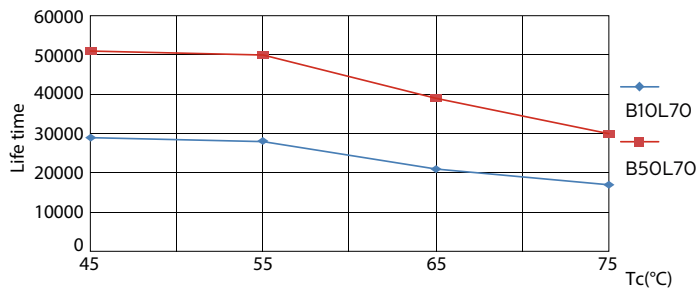

Product data

General Information		Power (Rated) (Nom)	
Cap-Base	G5 [G5]		36 W
Nominal Lifetime (Nom)	50000 h	Lamp Current (Max)	750 mA
Switching Cycle	50000X	Lamp Current (Min)	550 mA
B50L70	50000 h	Starting Time (Nom)	0.5 s
		Warm Up Time to 60% Light (Nom)	0.5 s
		Voltage (Nom)	65-75 V
Light Technical		Temperature	
Color Code	865 [CCT of 6500K]	T-Ambient (Max)	45 °C
Luminous Flux (Nom)	5600 lm	T-Ambient (Min)	-20 °C
Luminous Flux (Rated) (Nom)	5600 lm	T-Storage (Max)	65 °C
Correlated Color Temperature (Nom)	6500 K	T-Storage (Min)	-40 °C
Color Consistency	<6	Controls and Dimming	
Color Rendering Index (Nom)	83	Dimmable	No
LLMF At End Of Nominal Lifetime (Nom)	70 %		
Operating and Electrical			
Input Frequency	40000-75000 Hz		

Photometric data

MASTER LEDtube InstantFit HF T5

Photometric data

Lifetime

LEDtube 1500mm 36W G5 5600lm

LEDtube 1200mm 26W G5 3900lm

MASTER LEDtube InstantFit HF T5

Lifetime