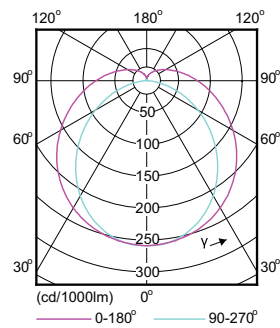

EAN/UPC - Product 8718696685549

Order code 929001296202

Numerator - Quantity Per Pack 1

Numerator - Packs per outer box 10

Material Nr. (12NC) 929001296202

Net Weight (Piece) 0.197 kg

Dimensional drawing

TLED 230V 26W-49W 3700lm 4000K G5 ND

Product	D1	D2	A1	A2	A3
MAS LEDtube HF 1500mm HO 26W 840 T5	15.2 mm	21 mm	1447.8 mm	1454.9 mm	1462 mm

Photometric data

MASTER LEDtube InstantFit HF T5

Photometric data

Lifetime