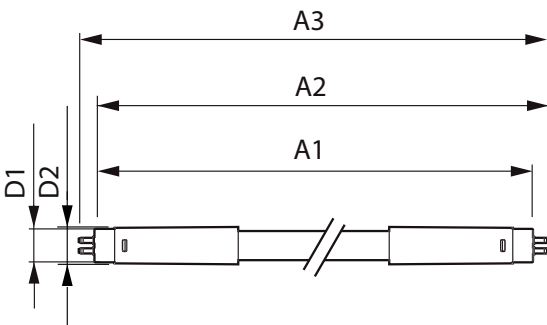

EAN/UPC - Product 8718696685549

Order code 929001296202

Numerator - Quantity Per Pack 1

Numerator - Packs per outer box 10

Material Nr. (12NC) 929001296202

Net Weight (Piece) 0.197 kg

Dimensional drawing

TLED 230V 26W-49W 3700lm 4000K G5 ND

Product	D1	D2	A1	A2	A3
MAS LEDtube HF 1500mm HO 26W 840 T5	15.2 mm	21 mm	1447.8 mm	1454.9 mm	1462 mm

Photometric data

MASTER LEDtube InstantFit HF T5

Photometric data

Lifetime