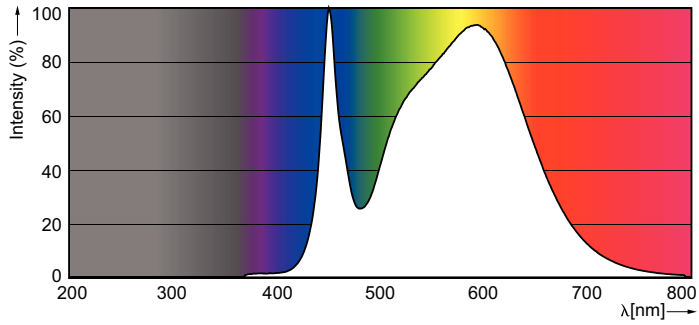

MASTER LEDtube InstantFit HF T5

Photometric data