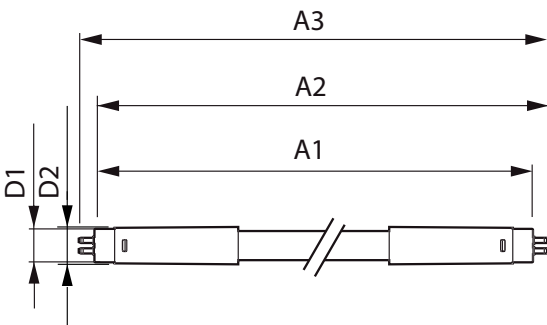

MASTER LEDtube InstantFit HF T5

Controls and Dimming

Dimmable No

Mechanical and Housing

Product Length 1500 mm

Approval and Application

Energy Saving Product Yes

Energy Efficiency Label (EEL) A++

Approval Marks TUV CE marking RoHS compliance KEMA Keur certificate

Energy Consumption kWh/1000 h 31 kWh

Product Data

Full product code 871869668556300

Order product name MAS LEDtube HF 1500mm HO 26W 865 T5

EAN/UPC - Product 8718696685563

Order code 929001296302

Numerator - Quantity Per Pack 1

Numerator - Packs per outer box 10

Material Nr. (12NC) 929001296302

Net Weight (Piece) 0.197 kg

Dimensional drawing

TLED 230V 26W-49W 3700lm 6500K G5 ND

Product	D1	D2	A1	A2	A3
MAS LEDtube HF 1500mm HO 26W 865 T5	15.2 mm	21 mm	1447.8 mm	1454.9 mm	1462 mm

Photometric data