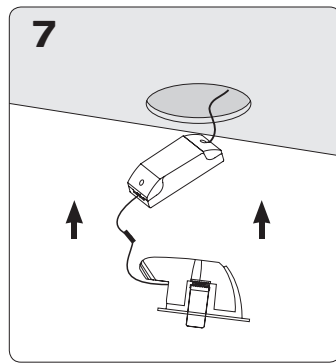

Velia Large Tilt - LED Downlight

10.9W		Item no. 01131012-13
12.7W		Item no. 01131017

220-240 VAC	CRI>95							