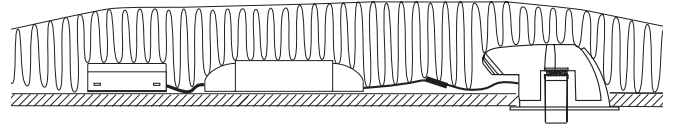

Velia Large Tilt - LED Downlight

10.9W		Item no. 01131012-13
12.7W		Item no. 01131017

220-240 VAC	CRI>95							