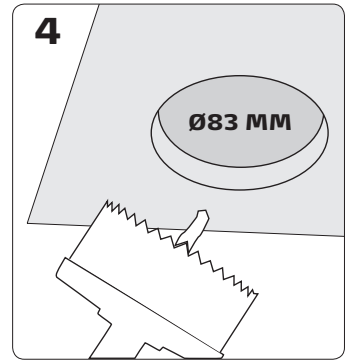

Velia Large Tilt - LED Downlight

10.9W		Item no. 01131012-13
12.7W		Item no. 01131017

220-240 VAC	CRI>95							