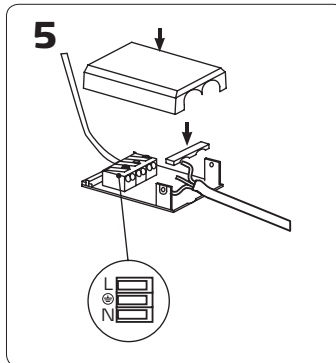

Velia Large Tilt - LED Downlight

10.9W		Item no. 01131012-13
12.7W		Item no. 01131017

220-240 VAC	CRI>95							