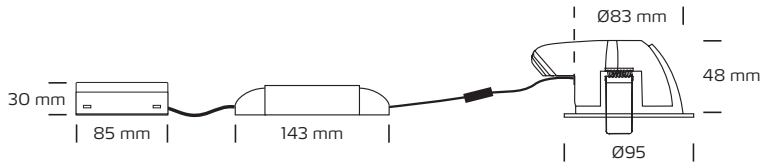

Velia Large Tilt - LED Downlight

10.9W		Item no. 01131012-13
12.7W		Item no. 01131017

220-240 VAC	CRI>95							