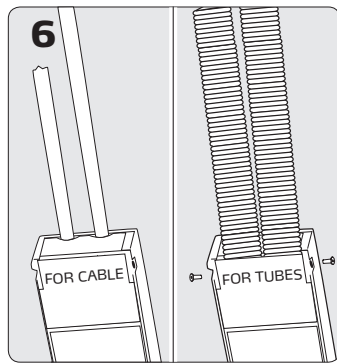

Velia Large Tilt - LED Downlight

10.9W		Item no. 01131012-13
12.7W		Item no. 01131017

220-240 VAC	CRI>95							