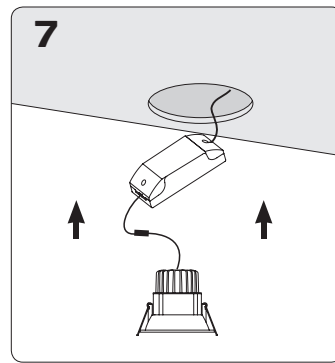

Velia - LED Downlight

220-240 VAC	10,9W	CRI>95			38°	30000 L70B50		25000x On/Off		Ø75	68 mm
	IP44					CE	RoHS				