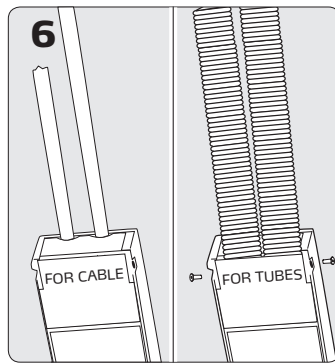

Velia - LED Downlight

220-240 VAC	10,9W	CRI>95			38°	30000 L70B50		25000x On/Off		Ø75	68 mm
	IP44					CE	RoHS				