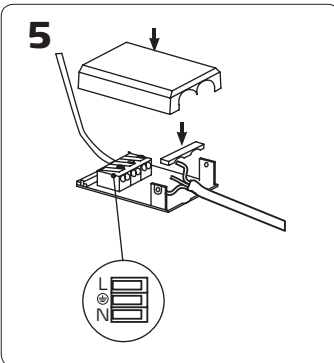

Velia - LED Downlight

220-240 VAC	10,9W	CRI>95			38°	30000 L70B50		25000x On/Off		Ø75	68 mm
	IP44					CE	RoHS				