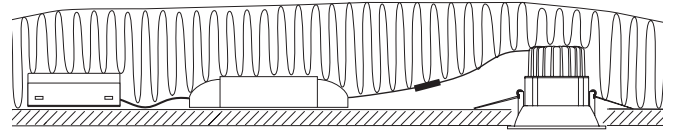

Velia - LED Downlight

220-240 VAC	10,9W	CRI>95			38°	30000 L70B50		25000x On/Off		Ø75	68 mm
	IP44					CE	RoHS				