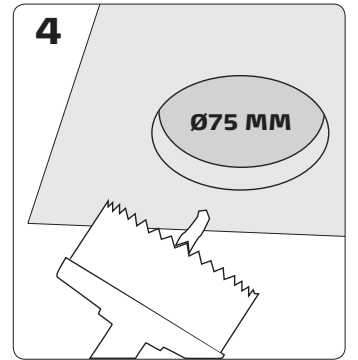

Velia - LED Downlight

220-240 VAC	10,9W	CRI>95			38°	30000 L70B50		25000x On/Off		Ø75	68 mm
	IP44					CE	RoHS				