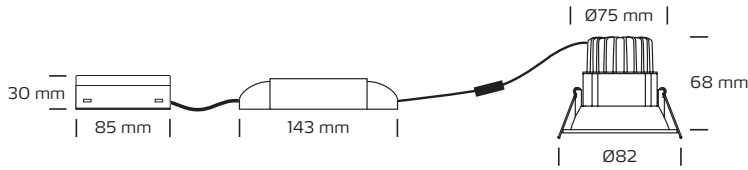

Velia - LED Downlight

220-240 VAC	10,9W	CRI>95			38°	30000 L70B50		25000x On/Off		Ø75	68 mm
	IP44					CE	RoHS				