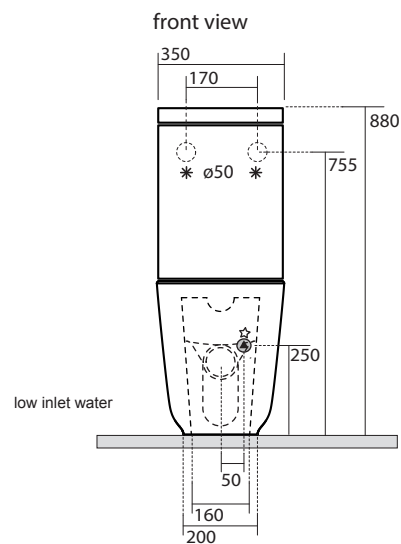

## Art. 321105MS

TriBeCa vaso monoblocco unico  
completo di fissaggio WB5N

TriBeCa close coupled wc  
fixing screws WB5N included

Weight 44,00 kg

Drain 6 lt or 4.5 lt / 3lt

\* art. 329003  
MEDFØLGER

\* art. 329004  
max 210  
min 90

\* art. 329001  
max 260  
min 200

\* art. 329002