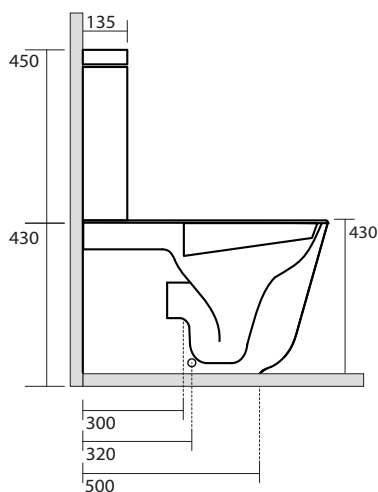

## Art. 321105MS

TriBeCa vaso monoblocco unico  
completo di fissaggio WB5N

TriBeCa close coupled wc  
fixing screws WB5N included

Weight 44,00 kg

Drain 6 lt or 4.5 lt / 3lt

\* art. 329003  
MEDFØLGER

\* art. 329004  
max 210  
min 90

\* art. 329001  
max 260  
min 200

\* art. 329002