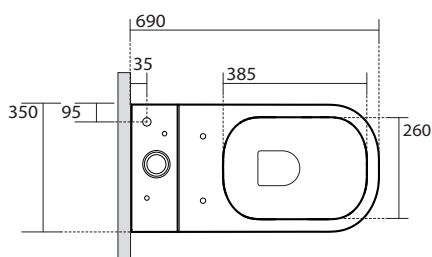

## Art. 321105MS

TriBeCa vaso monoblocco unico  
completo di fissaggio WB5N

TriBeCa close coupled wc  
fixing screws WB5N included

Weight 44,00 kg

Drain 6 lt or 4.5 lt / 3lt

\* art. 329003  
MEDFØLGER

\* art. 329004  
max 210  
min 90

\* art. 329001  
max 260  
min 200

\* art. 329002