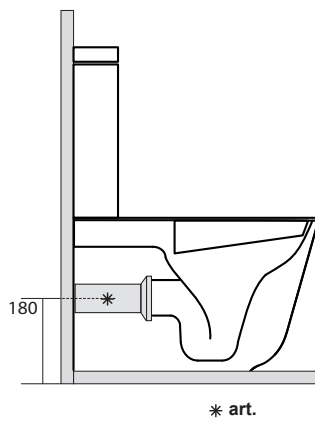

## Art. 321105MS

TriBeCa vaso monoblocco unico  
completo di fissaggio WB5N

TriBeCa close coupled wc  
fixing screws WB5N included

Weight 44,00 kg

Drain 6 lt or 4.5 lt / 3lt

\* art. 329003  
MEDFØLGER

\* art. 329004  
max 210  
min 90

\* art. 329001  
max 260  
min 200

\* art. 329002